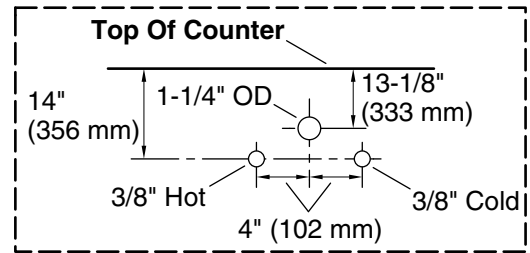

Technical Information

All product dimensions are nominal.

Lighting included: No

Notes

Install this product according to the installation instructions.