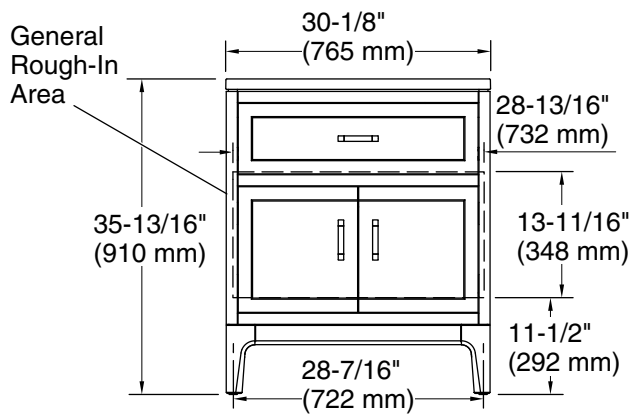

Technical Information

All product dimensions are nominal.

Lighting included: No

Notes

Install this product according to the installation instructions.