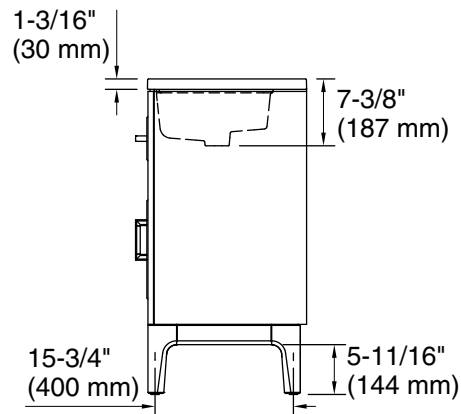

Technical Information

All product dimensions are nominal.

Lighting included: No

Notes

Install this product according to the installation instructions.