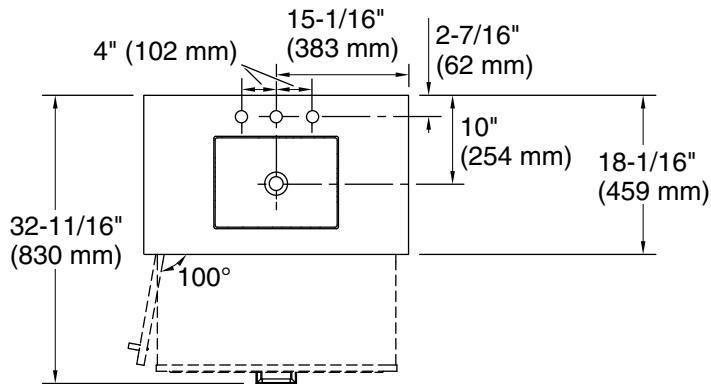

Technical Information

All product dimensions are nominal.

Lighting included: No

Notes

Install this product according to the installation instructions.