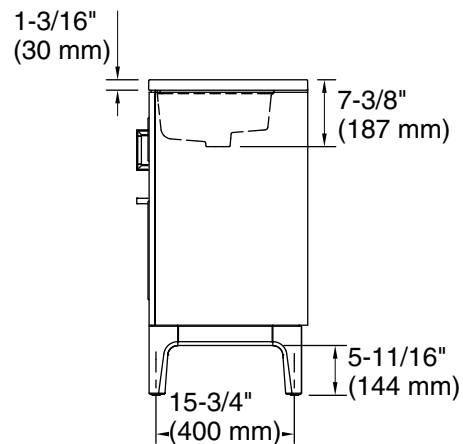

Features

- Two full-extension 12-3/4" (325 mm) drawers with soft-close side-mount slides
- Three-way adjustable soft-close door hinges for easy cabinet access
- 18" (457 mm) cabinet interior provides ample storage space
- Finish-matched cabinet interior offers generous clearance for plumbing
- Customize your storage with optional accessories such as floor liners, drawer organizers, and perfectly sized containers (sold separately)
- Brushed Nickel hardware included on the White and Atmos Grey vanities
- Coordinates with Pure White (PWH) quartz side splash (sold separately)
- Pure White (PWH) quartz vanity top adds beauty and long-lasting durability

Technical Information

All product dimensions are nominal.

Lighting included: No

Notes

Install this product according to the installation instructions.