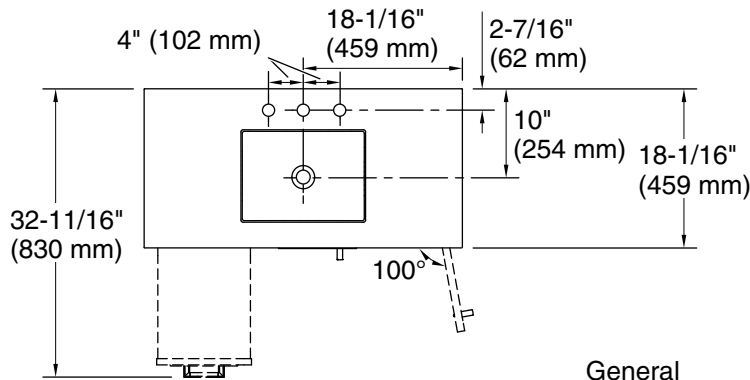

Waste Pipe Location Information