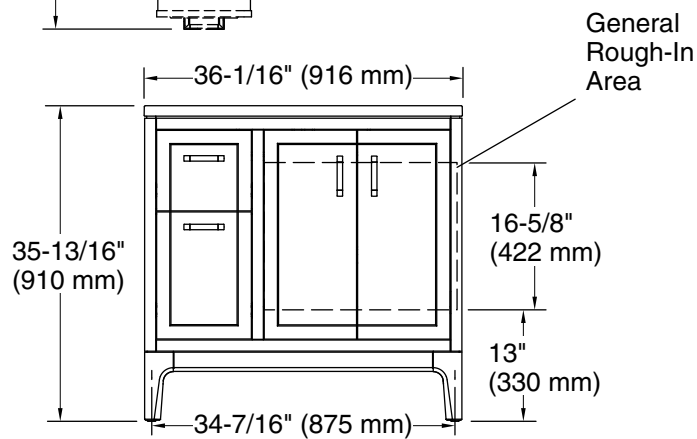

Features

- Two full-extension 12-3/4" (325 mm) drawers with soft-close side-mount slides
- Three-way adjustable soft-close door hinges for easy cabinet access
- 18" (457 mm) cabinet interior provides ample storage space
- Finish-matched cabinet interior offers generous clearance for plumbing
- Customize your storage with optional accessories such as floor liners, drawer organizers, and perfectly sized containers (sold separately)
- Brushed Nickel hardware included on the White and Atmos Grey vanities
- Coordinates with Pure White (PWH) quartz side splash (sold separately)
- Pure White (PWH) quartz vanity top adds beauty and long-lasting durability

Technical Information

All product dimensions are nominal.

Lighting included: No

Notes

Install this product according to the installation instructions.