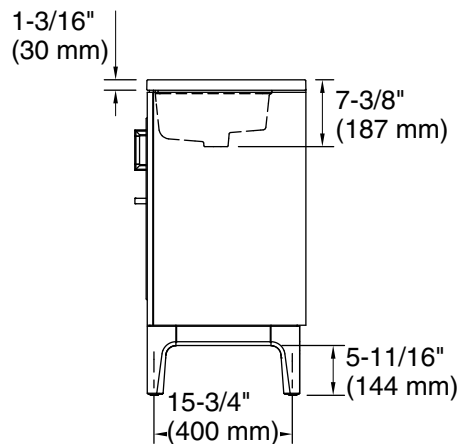

Technical Information

All product dimensions are nominal.

Lighting included: No

Notes

Install this product according to the installation instructions.