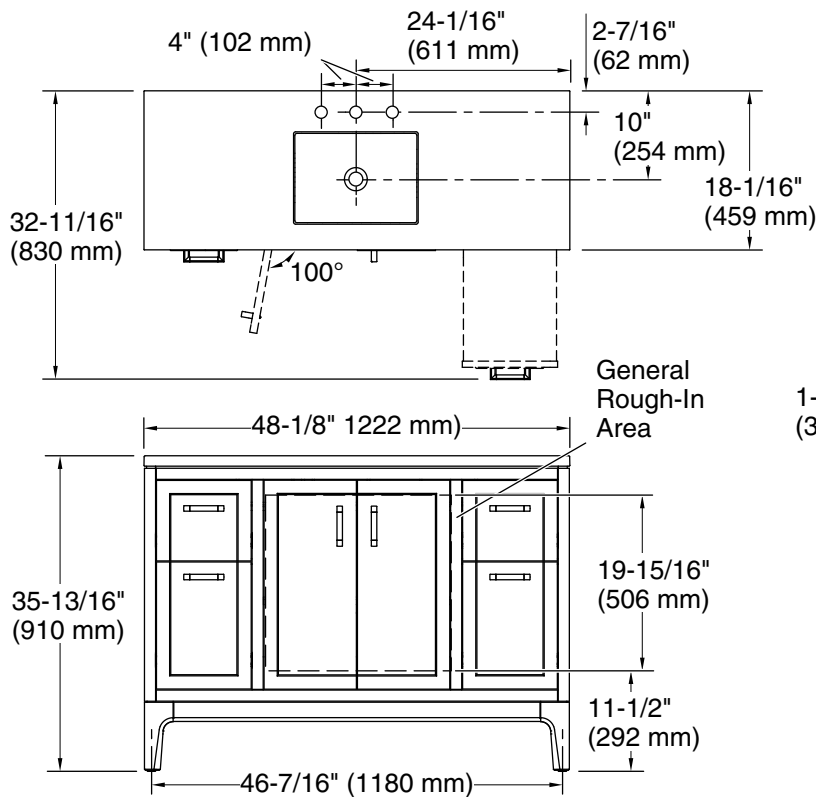

Technical Information

All product dimensions are nominal.

Lighting included: No

Notes

Install this product according to the installation instructions.