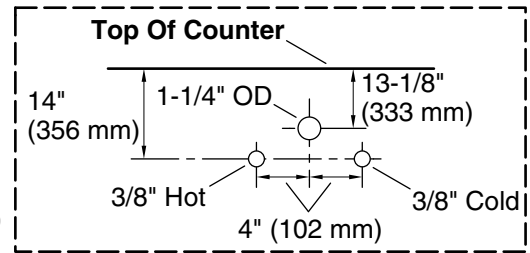

Technical Information

All product dimensions are nominal.

Lighting included: No

Notes

Install this product according to the installation instructions.