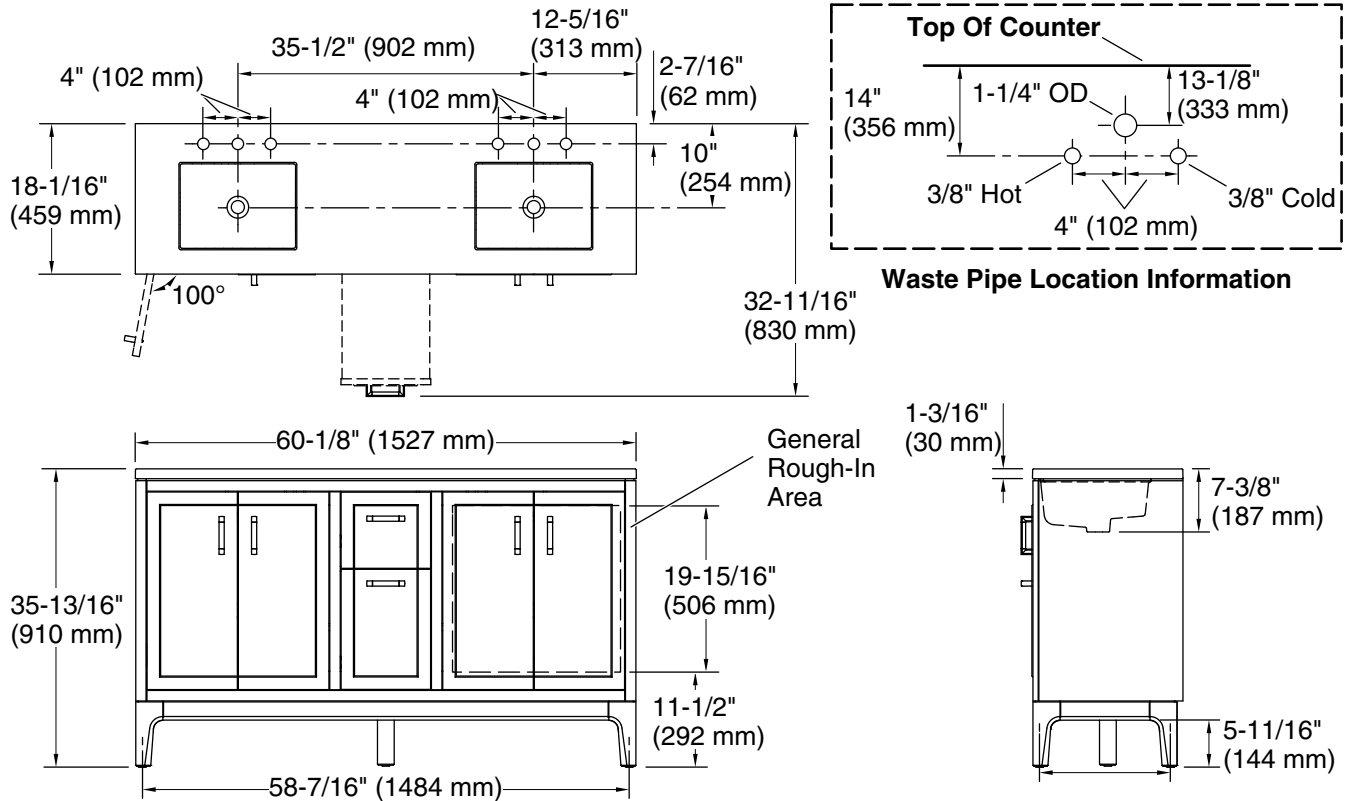

Features

- Set includes cabinet, precut quartz vanity top, sinks, legs, and cabinet hardware
- Two full-extension 12-3/4" (325 mm) drawers with soft-close side-mount slides
- Two 18" (457 mm) cabinet interior spaces provide ample storage
- Three-way adjustable soft-close door hinges for easy cabinet access
- Finish-matched cabinet interior offers generous clearance for plumbing
- Customize your storage with optional accessories such as floor liners, drawer organizers, and perfectly sized containers (sold separately)
- Brushed Nickel hardware included on the White and Atmos Grey vanities
- Coordinates with Pure White (PWH) quartz side splash (sold separately)
- Pure White (PWH) quartz vanity top adds beauty and long-lasting durability

Color	Code	Description
	0	White
	1WT	Mohair Grey

Technical Information

All product dimensions are nominal.

Lighting included: No

Notes

Install this product according to the installation instructions.