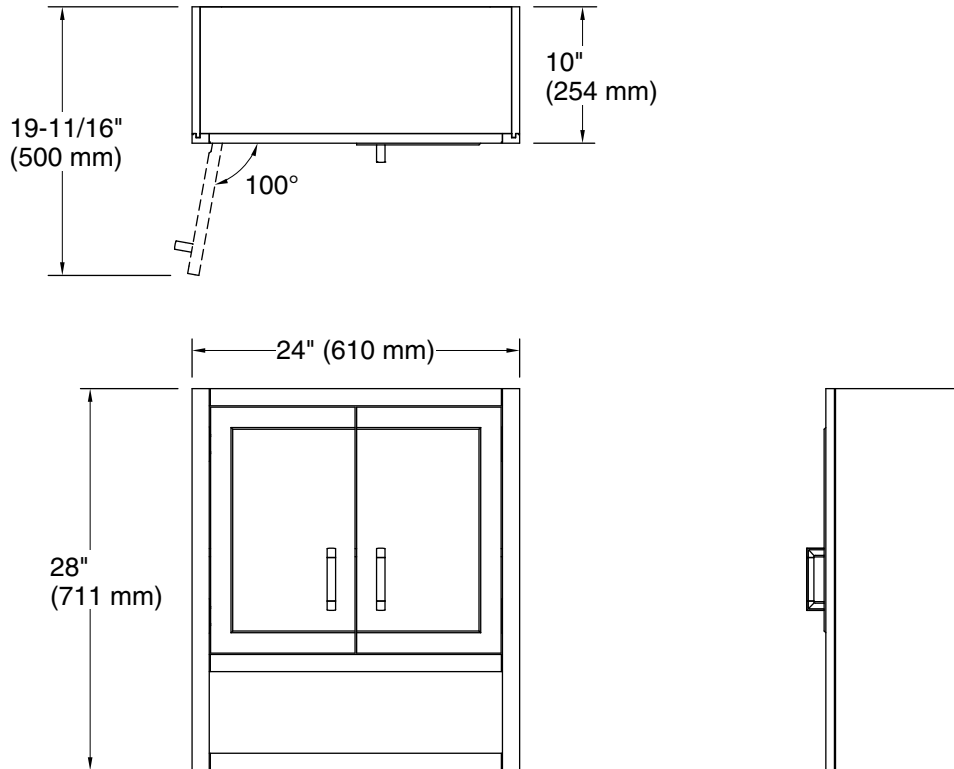

Technical Information

All product dimensions are nominal.

Lighting included: No

Notes

Install this product according to the installation instructions.