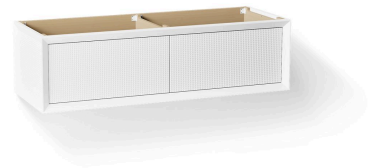

Features

- Featuring durable, beautiful water-based finishes that are better for the environment
- Wall-hung design offers a clean, streamlined look
- Two solid-wood drawers with dovetail construction
- Soft-close undermount drawer slides for smooth opening
- Full-extension 21" (533 mm) deep drawer provides ample storage
- Customize your storage with optional accessories such as electrical outlets, drawer organizers, and containers (sold separately)

Material

- Plywood and moisture-resistant MDF
- The nature of wood grain can cause variations in stain depth. Our expert craftspeople hand-apply the stain to blend these variations

Installation

- Professional installation recommended

Required Products/Accessories

- K-27938 60" vanity legs
- K-28258 Silestone® 61" quartz vanity top with two rectangular cutouts
- K-28265 Silestone® quartz 61" backsplash
- K-2882 19-3/4" rectangular undermount bathroom sink
- K-33565 17" cabinet pull