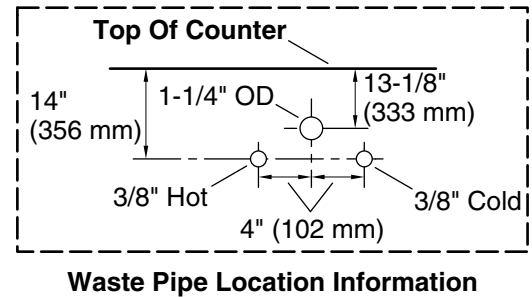

Technical Information

All product dimensions are nominal.

Lighting included: No

Notes

Install this product according to the installation instructions.