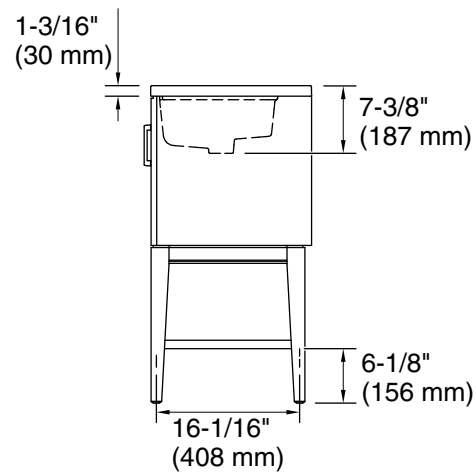

Technical Information

All product dimensions are nominal.

Lighting included: No

Notes

Install this product according to the installation instructions.