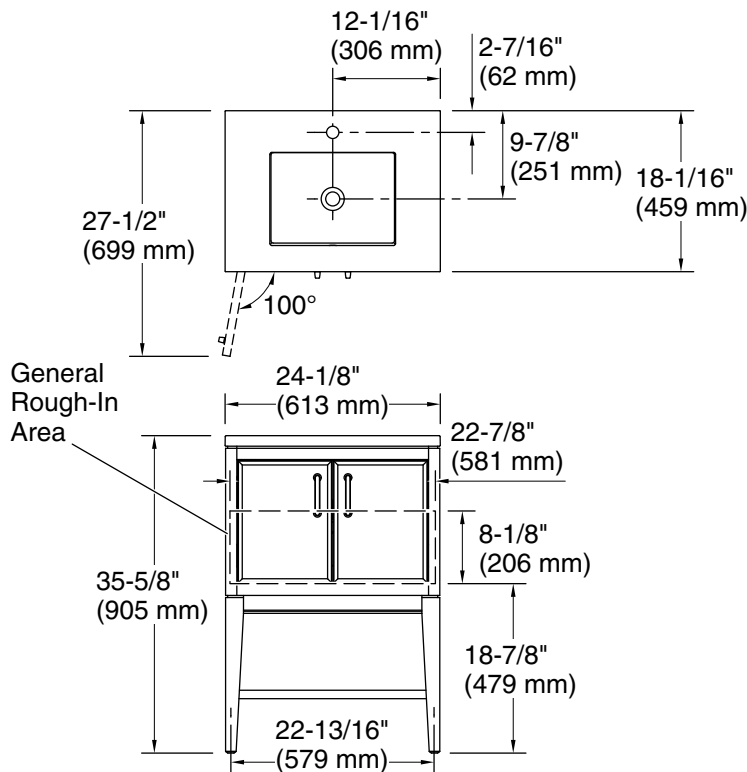

Technical Information

All product dimensions are nominal.

Lighting included: No

Notes

Install this product according to the installation instructions.