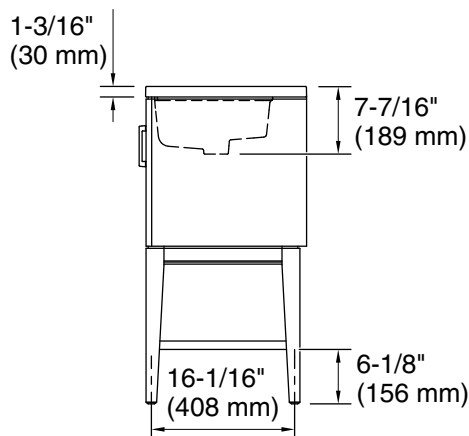

### Features

- Three-way adjustable soft-close door hinges for easy cabinet access
- 18" (457 mm) cabinet interior provides ample storage space
- Finish-matched cabinet interior offers generous clearance for plumbing
- Pure White (PWH) quartz vanity top adds beauty and long-lasting durability
- Customize your storage with optional accessories such as floor liners, drawer organizers, and perfectly sized containers (sold separately)
- Brushed Nickel hardware included on the White and Slate Grey vanities
- Coordinates with Pure White (PWH) quartz side splash (sold separately)

## Technical Information

All product dimensions are nominal.

Lighting included: No