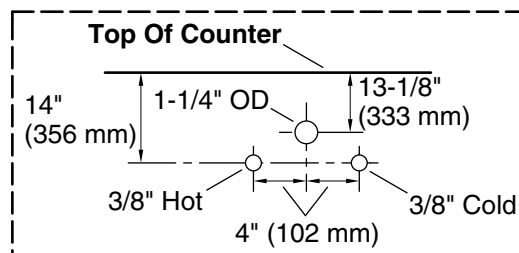

### Available Colors/Finishes

*Color tiles intended for reference only.*

Color	Code	Description
-------	------	-------------

0

White

1WX

Slate Grey

**Waste Pipe Location Information**

## Technical Information

All product dimensions are nominal.

Lighting included: No