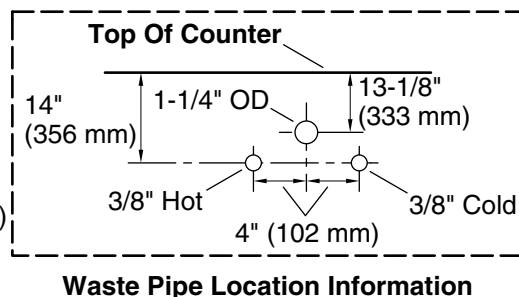

Technical Information

All product dimensions are nominal.

Lighting included: No

Notes

Install this product according to the installation instructions.