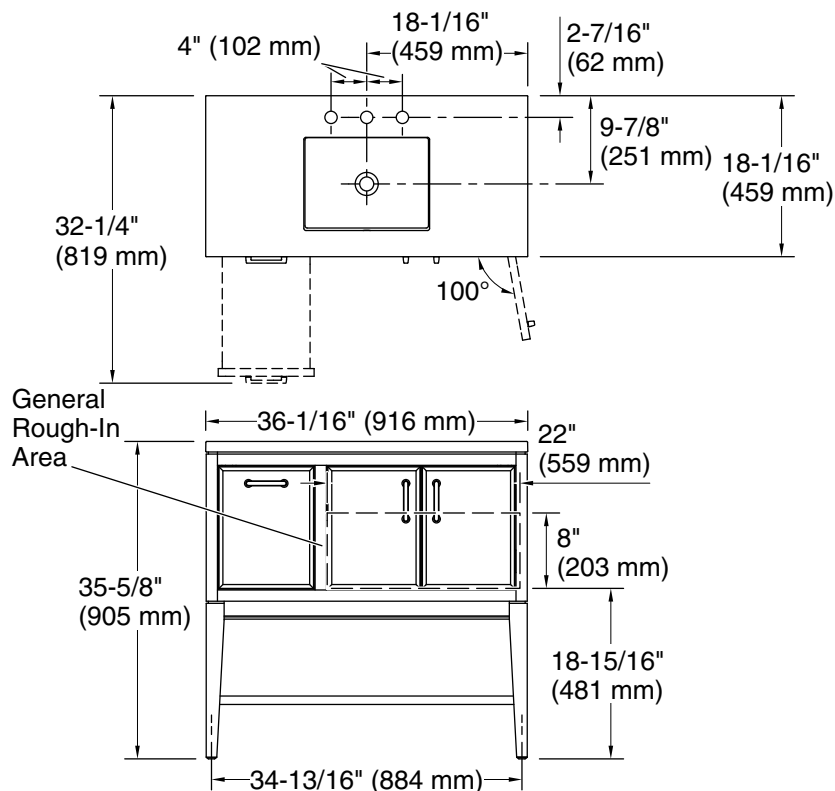

Technical Information

All product dimensions are nominal.

Lighting included: No

Notes

Install this product according to the installation instructions.