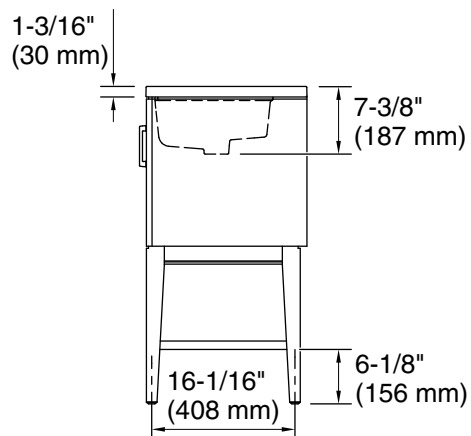

Technical Information

All product dimensions are nominal.

Lighting included: No

Notes

Install this product according to the installation instructions.