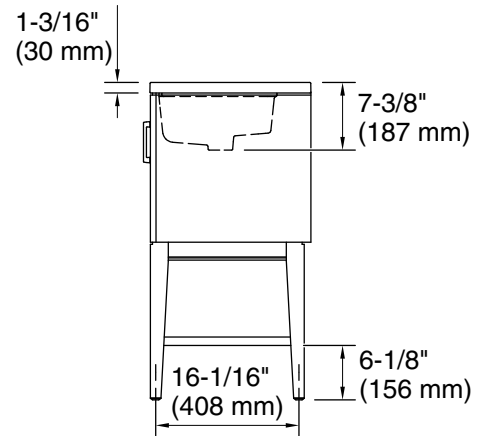

### Features

- Two full-extension 12-3/4" (325 mm) drawers with soft-close side-mount slides
- Three-way adjustable soft-close door hinges for easy cabinet access
- 18" (457 mm) cabinet interior provides ample storage space
- Finish-matched cabinet interior offers generous clearance for plumbing
- Pure White (PWH) quartz vanity top adds beauty and long-lasting durability
- Customize your storage with optional accessories such as floor liners, drawer organizers, and perfectly sized containers (sold separately)
- Brushed Nickel hardware included on the White and Slate Grey vanities
- Coordinates with Pure White (PWH) quartz side splash (sold separately)

### Technical Information

All product dimensions are nominal.

Lighting included: No