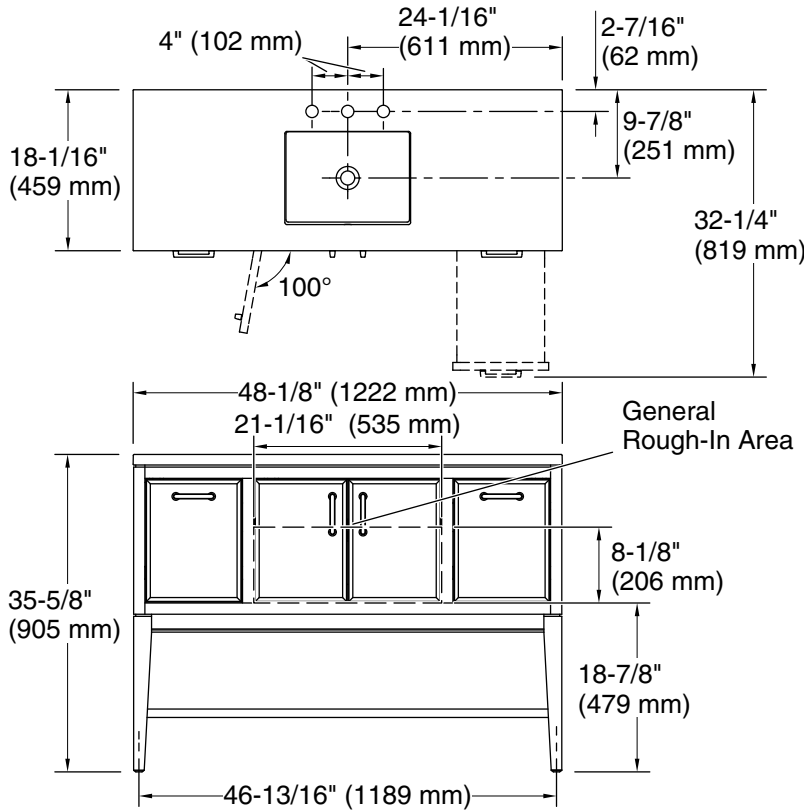

Waste Pipe Location Information