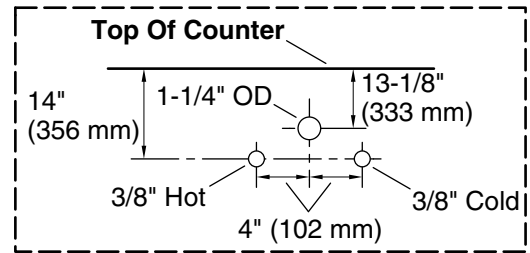

Waste Pipe Location Information