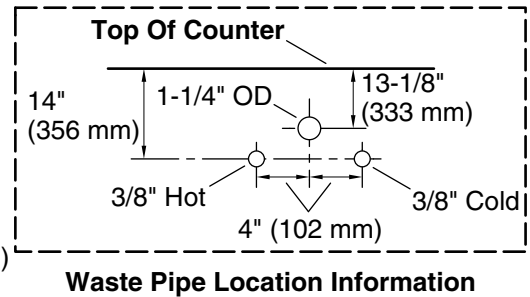

Technical Information

All product dimensions are nominal.

Lighting included: No

Notes

Install this product according to the installation instructions.