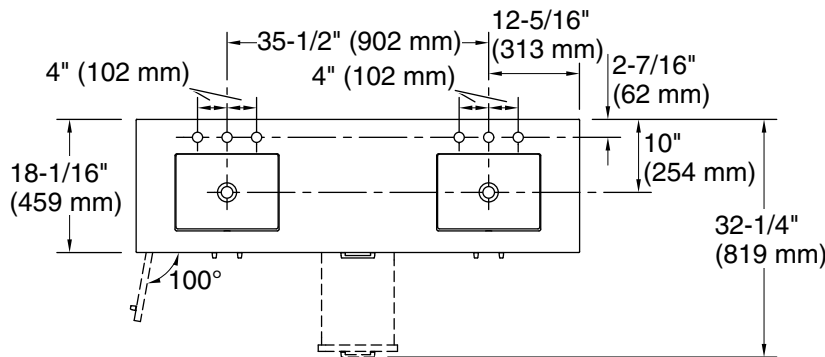

Technical Information

All product dimensions are nominal.

Lighting included: No

Notes

Install this product according to the installation instructions.