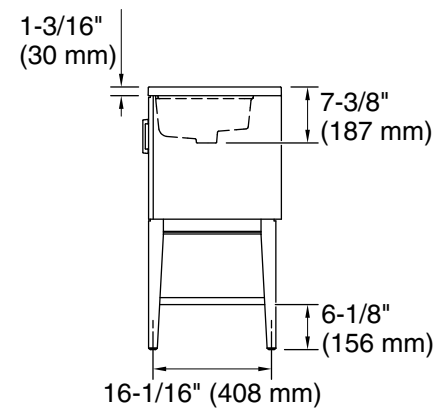

Technical Information

All product dimensions are nominal.

Lighting included: No

Notes

Install this product according to the installation instructions.