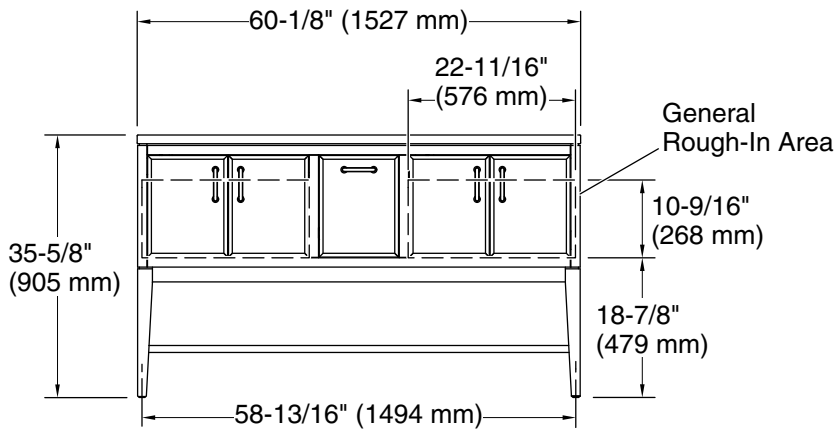

Technical Information

All product dimensions are nominal.

Lighting included: No

Notes

Install this product according to the installation instructions.