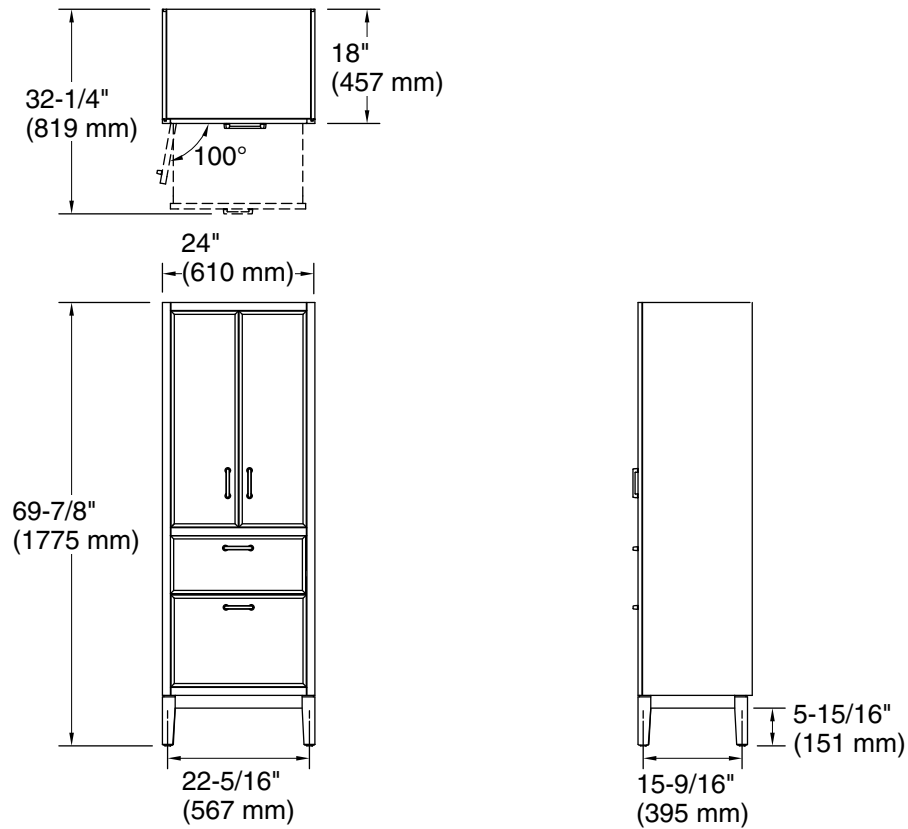

Technical Information

All product dimensions are nominal.

Lighting included: No

Notes

Install this product according to the installation instructions.