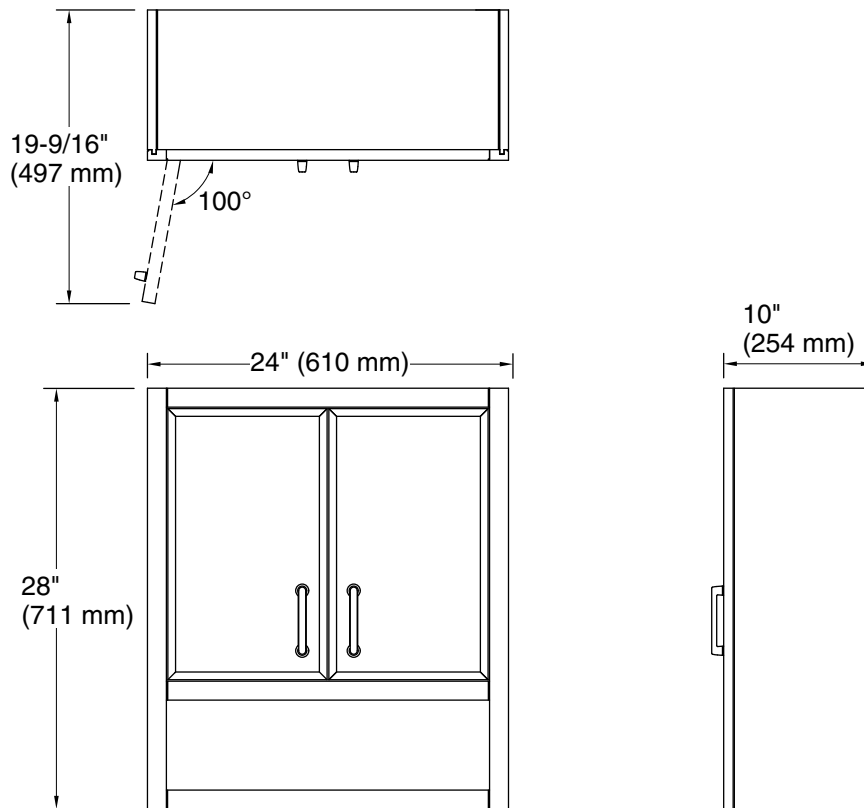

Technical Information

All product dimensions are nominal.

Lighting included: No

Notes

Install this product according to the installation instructions.