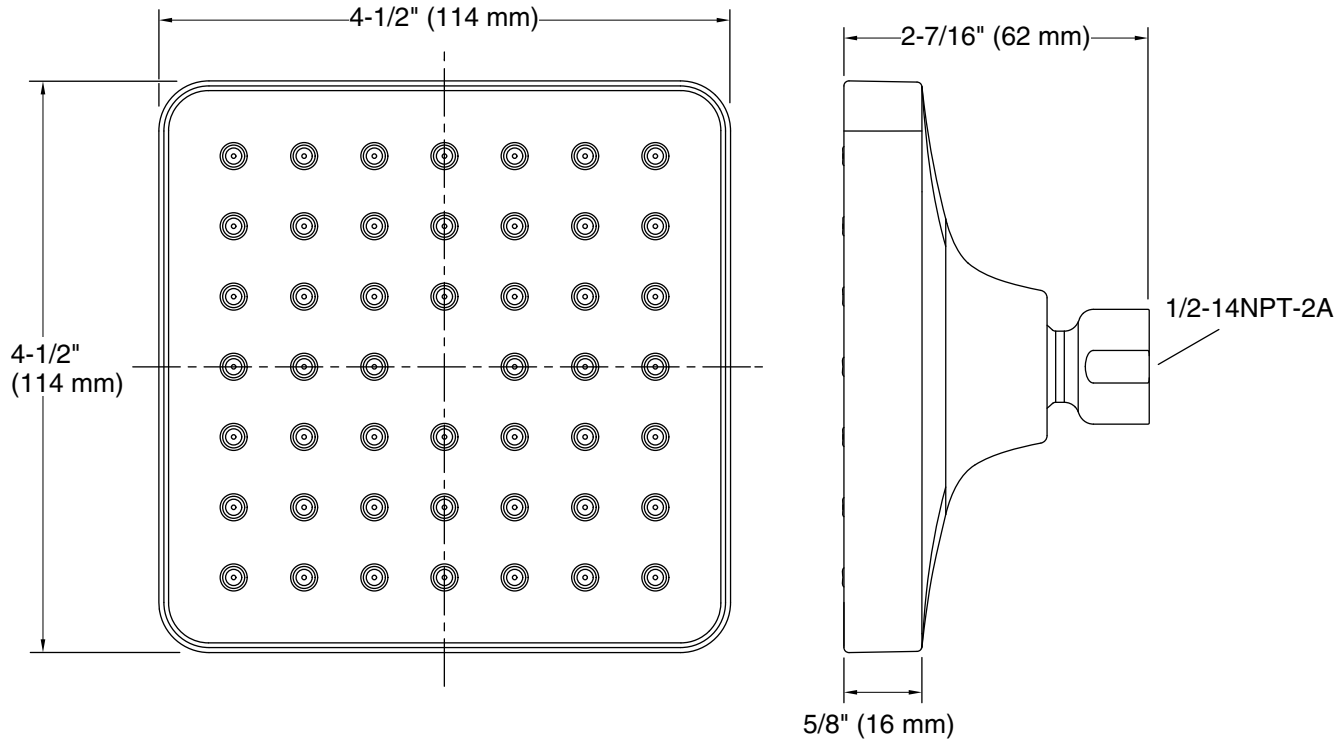

Features

- Showerhead features contemporary design
- MasterClean™ sprayface features an easy-to-clean surface that withstands mineral buildup and maximizes spray performance
- 1.5 gpm (5.7 lpm) showerhead flow rate
- 1/2" NPT connection
- Coordinates with other products in the Venza collection

Technical Information

All product dimensions are nominal.

Spout:

Handshower rated max flow: 1.5 gal/min (5.7 l/min)

Shower/Rainhead rated max flow: 1.5 gal/min (5.7 l/min)

Notes

Install this product according to the installation instructions.