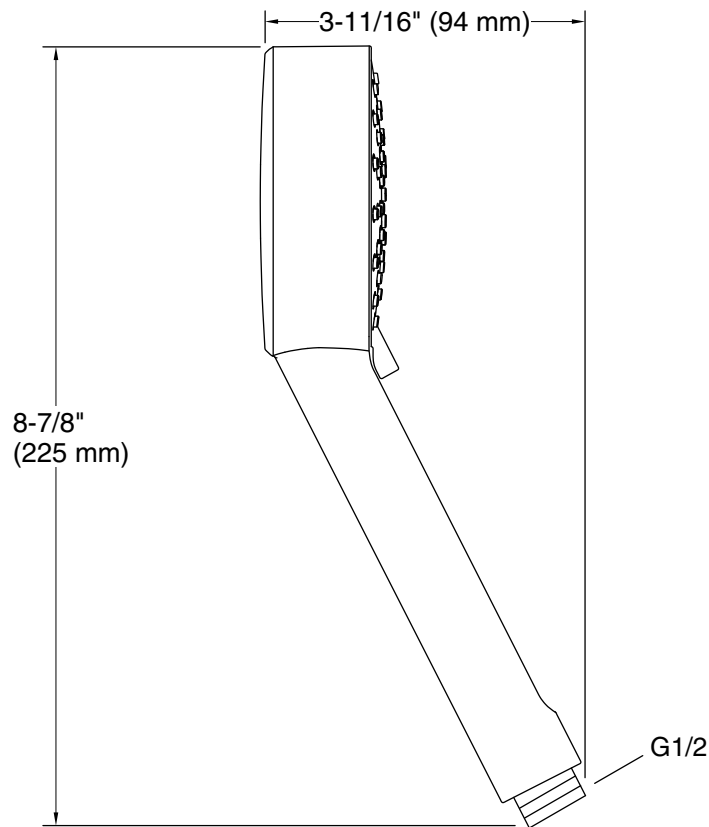

Features

- Advanced spray engine provides three alternate experiences: wide coverage, intense drenching, and targeted spray
- Wide coverage spray produces an encompassing spray for everyday use
- Intense drenching spray delivers a forceful spray ideal for rinsing shampoo from hair
- Targeted spray is a focused stream for targeting sore muscles or use as a utility spray
- Thumb tab allows for a smooth transition between sprays
- Combination of balance, weight, grip, and angle makes this handshower comfortable and easy to use
- MasterClean™ sprayface features an easy-to-clean surface that withstands mineral buildup and maximizes spray performance
- 1.75 gpm (6.6 lpm) maximum handshower flow rate at 80 psi (5.5 bar)
- Coordinates with other products in the Elate collection
- This product can help a building earn Water Efficiency points in LEED® Green Building Rating System

Material

- KOHLER finishes resist corrosion and tarnishing

Installation

- Bracket or sidebar required for wall-mount installation
- Deck-mount holder required for deck-mount installation

Codes/Standards

ASME A112.18.1/CSA B125.1
DOE - Energy Policy Act 1992
EPA WaterSense®
California Energy Commission (CEC)

Technical Information

All product dimensions are nominal.

Spout:

Handshower rated max flow: 1.75 gal/min (6.6 l/min)

Notes

Install this product according to the installation instructions.