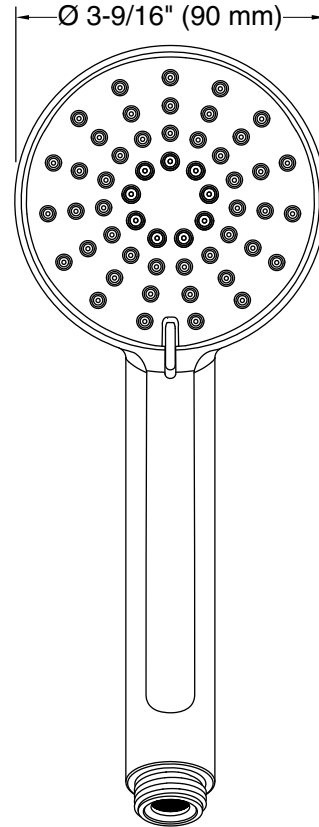

Features

- Advanced spray engine provides three alternate experiences: wide coverage, intense drenching, and targeted spray
- Wide coverage spray produces an encompassing spray for everyday use
- Intense drenching spray delivers a forceful spray ideal for rinsing shampoo from hair
- Targeted spray is a focused stream for targeting sore muscles or use as a utility spray
- Thumb tab allows for a smooth transition between sprays
- Combination of balance, weight, grip, and angle makes this handshower comfortable and easy to use
- MasterClean™ sprayface features an easy-to-clean surface that withstands mineral buildup and maximizes spray performance
- 1.75 gpm (6.6 lpm) maximum handshower flow rate at 80 psi (5.5 bar)
- Coordinates with other products in the Elate collection
- This product can help a building earn Water Efficiency points in LEED® Green Building Rating System

Material

- KOHLER finishes resist corrosion and tarnishing

Installation

- Bracket or sidebar required for wall-mount installation
- Deck-mount holder required for deck-mount installation

Codes/Standards

ASME A112.18.1/CSA B125.1
DOE - Energy Policy Act 1992
EPA WaterSense®
California Energy Commission (CEC)

Technical Information

All product dimensions are nominal.

Spout:

Handshower rated max flow: 1.75 gal/min (6.6 l/min)

Notes

Install this product according to the installation instructions.