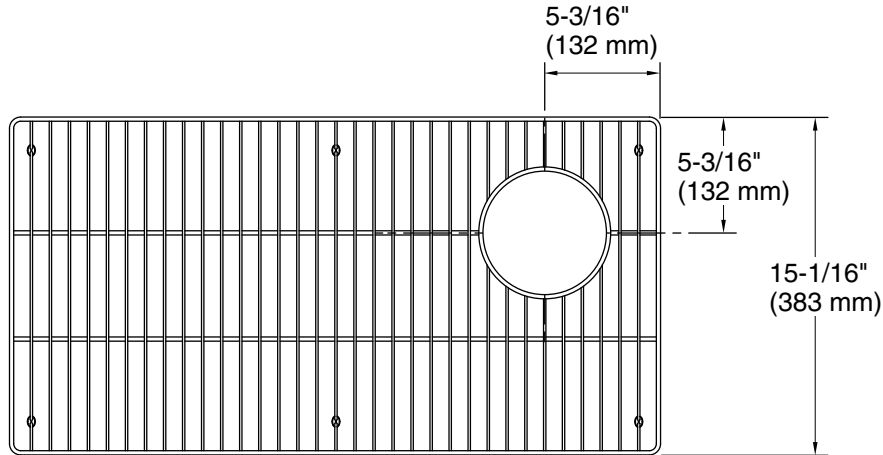

Technical Information

All product dimensions are nominal.

Material: Stainless Steel

Notes

Install this product according to the installation instructions.