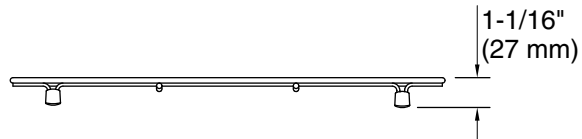

See website for detailed warranty information.

Available Colors/Finishes

Color tiles intended for reference only.

Color	Code	Description
	ST	Stainless Steel

Strive®
Right-side sink rack for K-33658-PC and K-33664-PC
Strive kitchen sinks
K-33672

Technical Information

All product dimensions are nominal.

Material: Stainless Steel

Notes

Install this product according to the installation instructions.