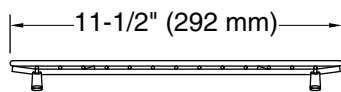

See website for detailed warranty information.

Available Colors/Finishes

Color tiles intended for reference only.

Color	Code	Description
	ST	Stainless Steel

Strive®
Right-side sink rack for K-33658-PC and K-33664-PC
Strive kitchen sinks
K-33672

Technical Information

All product dimensions are nominal.

Material: Stainless Steel

Notes

Install this product according to the installation instructions.