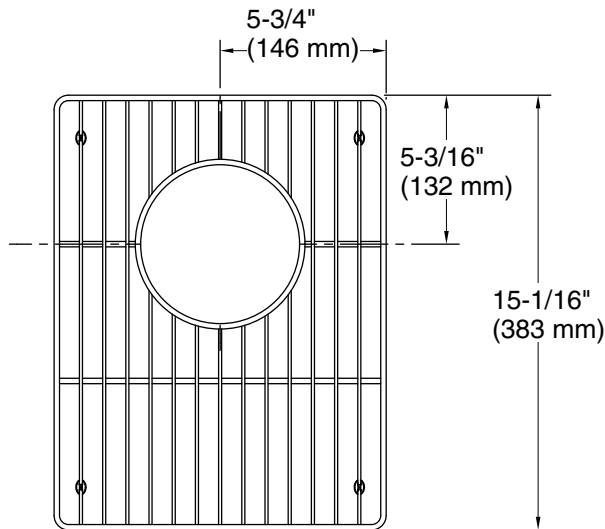

See website for detailed warranty information.

Available Colors/Finishes

Color tiles intended for reference only.

Color	Code	Description
	ST	Stainless Steel

Strive®
Right-side sink rack for K-33658-PC and K-33664-PC
Strive kitchen sinks
K-33672

Technical Information

All product dimensions are nominal.

Material: Stainless Steel

Notes

Install this product according to the installation instructions.