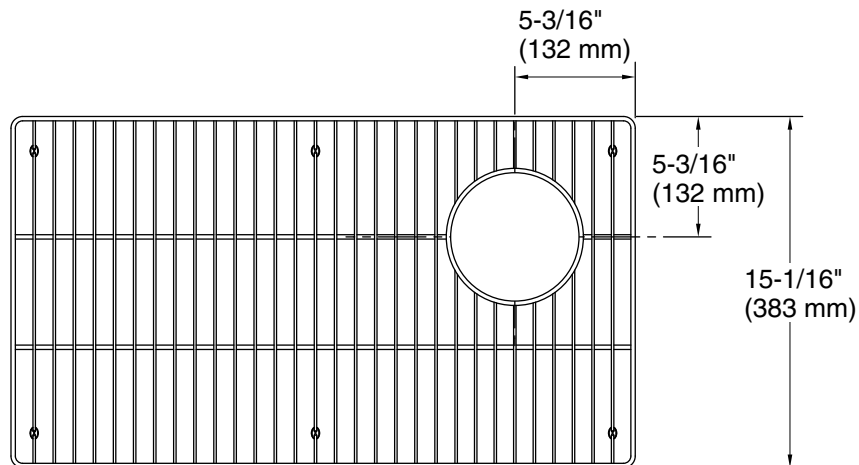

Technical Information

All product dimensions are nominal.

Material: Stainless Steel

Notes

Install this product according to the installation instructions.