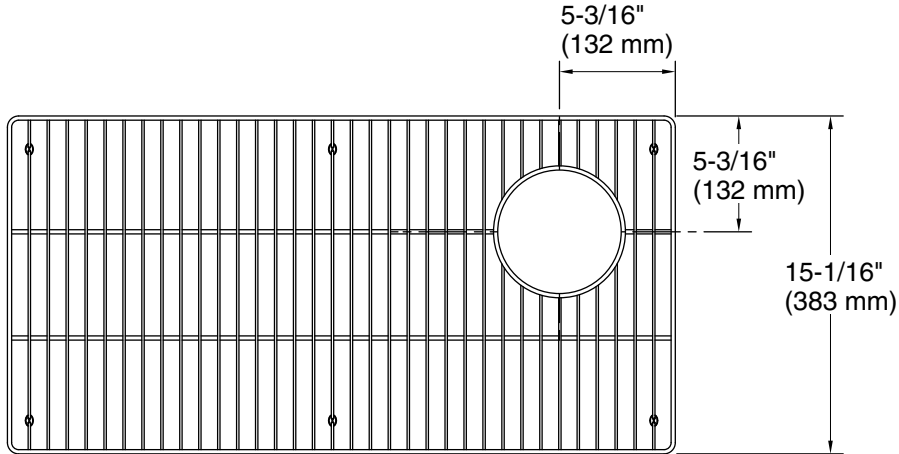

Technical Information

All product dimensions are nominal.

Material: Stainless Steel

Notes

Install this product according to the installation instructions.