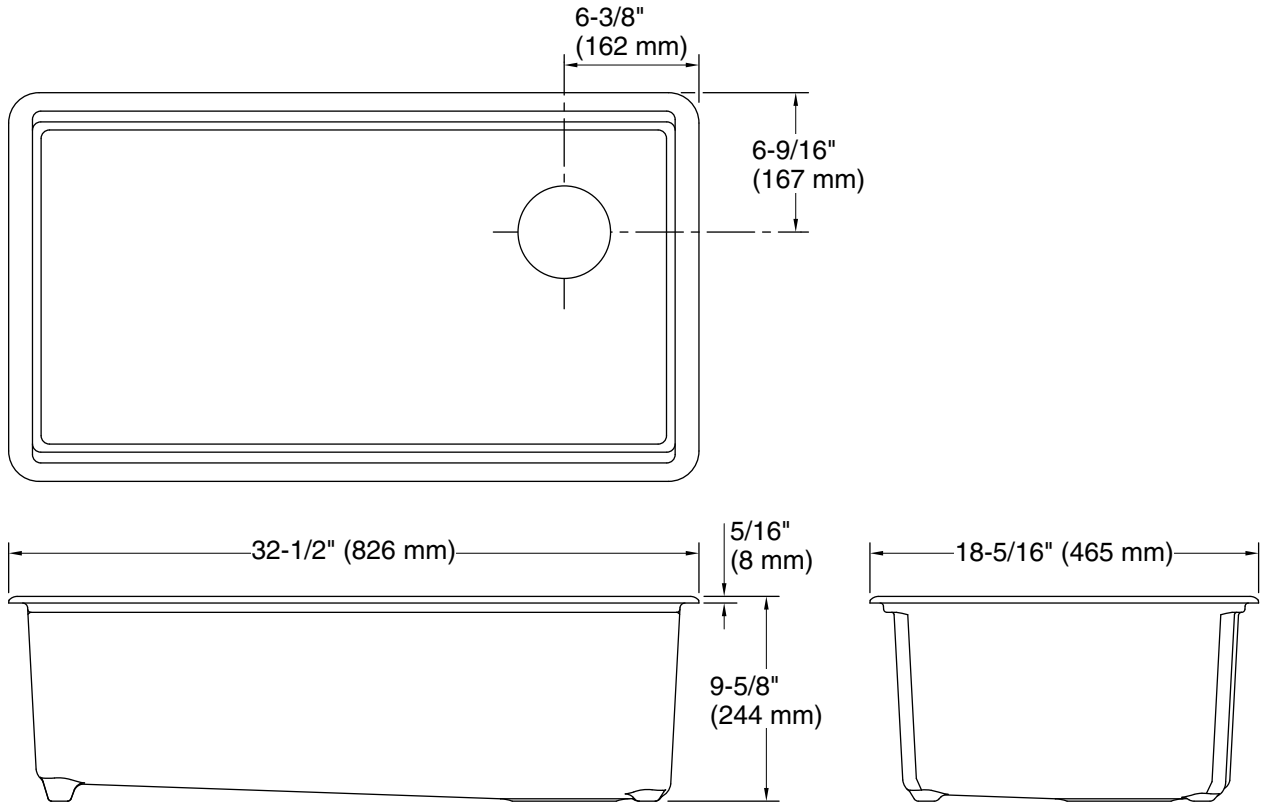

#### Features

- 36" (914 mm) minimum base cabinet width
- Single large bowl
- 9" (229 mm) depth provides generous workspace
- Right rear drain placement increases workspace in the sink and storage space underneath
- Rounded 3/8" (10 mm) corners are easy to clean
- Matte finish offers rich, dimensional color
- Sink drain and strainer sold separately

## Technical Information

All product dimensions are nominal.

Basin configuration: Single Bowl  
 Min. base cabinet width: 36" (914 mm)

Bowl area (Basin #1):  
 Length: 30-1/4" (768 mm)  
 Width: 15-9/16" (395 mm)  
 Bowl depth: 9" (229 mm)  
 Water depth: 9" (229 mm)