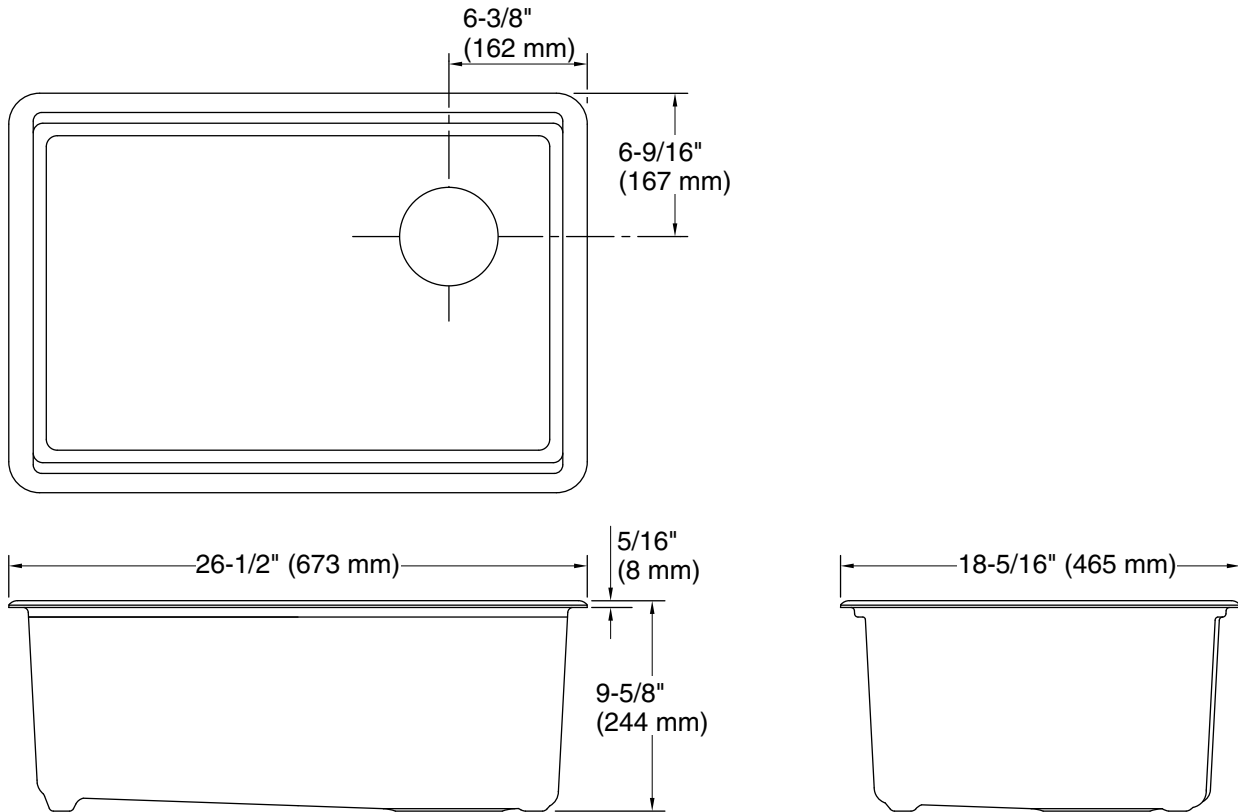

## Features

- 30" (762 mm) minimum base cabinet width
- Single large bowl
- 9" (229 mm) depth provides generous workspace
- Right rear drain placement increases workspace in the sink and storage space underneath
- Rounded 3/8" (10 mm) corners are easy to clean
- Matte finish offers rich, dimensional color

#### Technical Information

All product dimensions are nominal.

Basin configuration: Single Bowl  
 Min. base cabinet width: 30" (762 mm)

Bowl area (Basin #1):  
 Length: 24-1/4" (616 mm)  
 Width: 15-9/16" (395 mm)  
 Bowl depth: 9" (229 mm)  
 Water depth: 9" (229 mm)