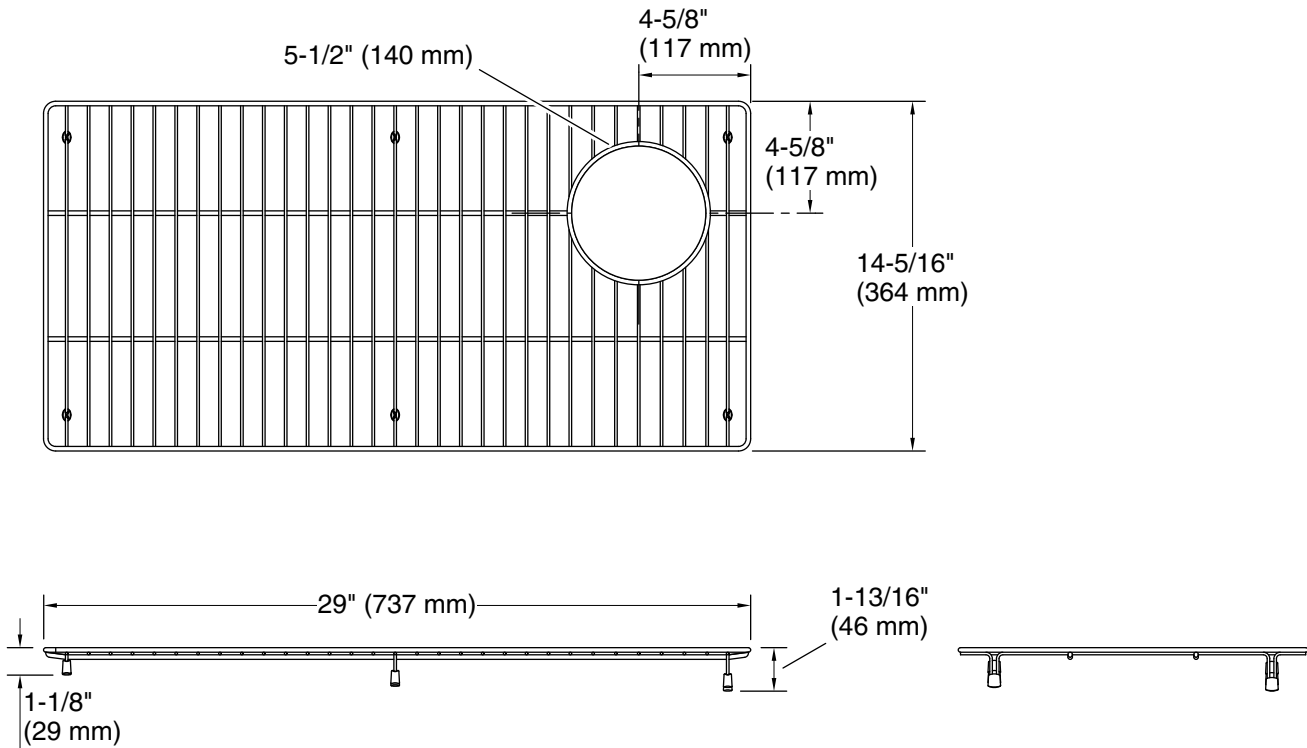

Technical Information

All product dimensions are nominal.

Material: Stainless Steel

Notes

Install this product according to the installation instructions.