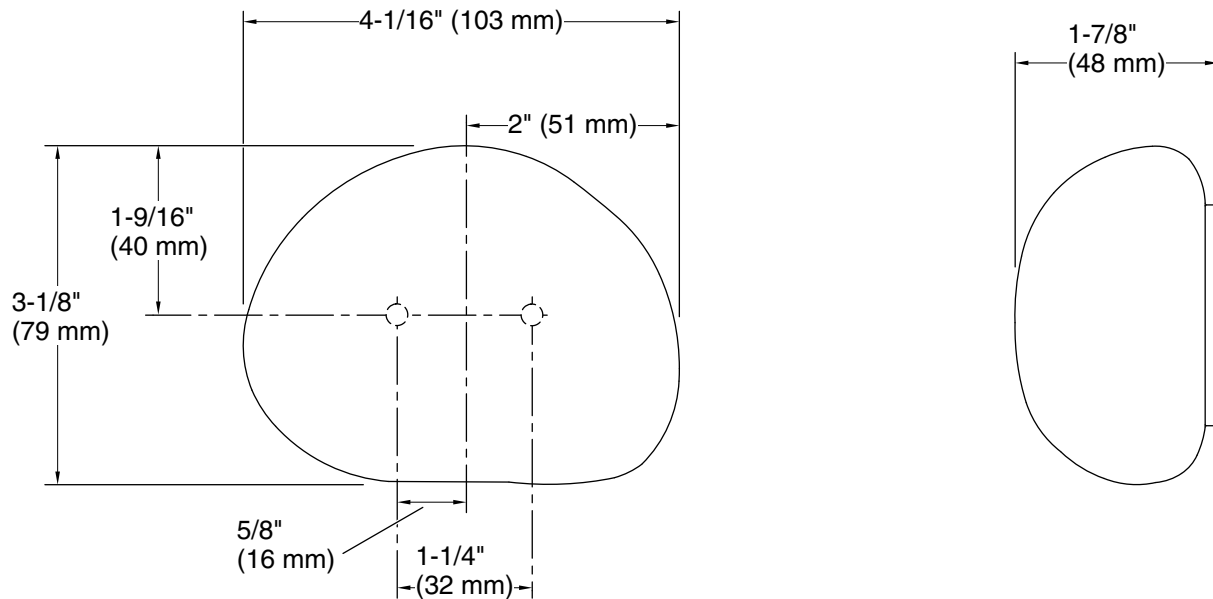

For the most current Specification Sheet, go to www.kohler.com USA or www.kohler.ca Canada

9-21-2025 10:41 - US/CA

THE BOLD LOOK
OF **KOHLER**®

Technical Information

All product dimensions are nominal.

Material: Brass, Glass