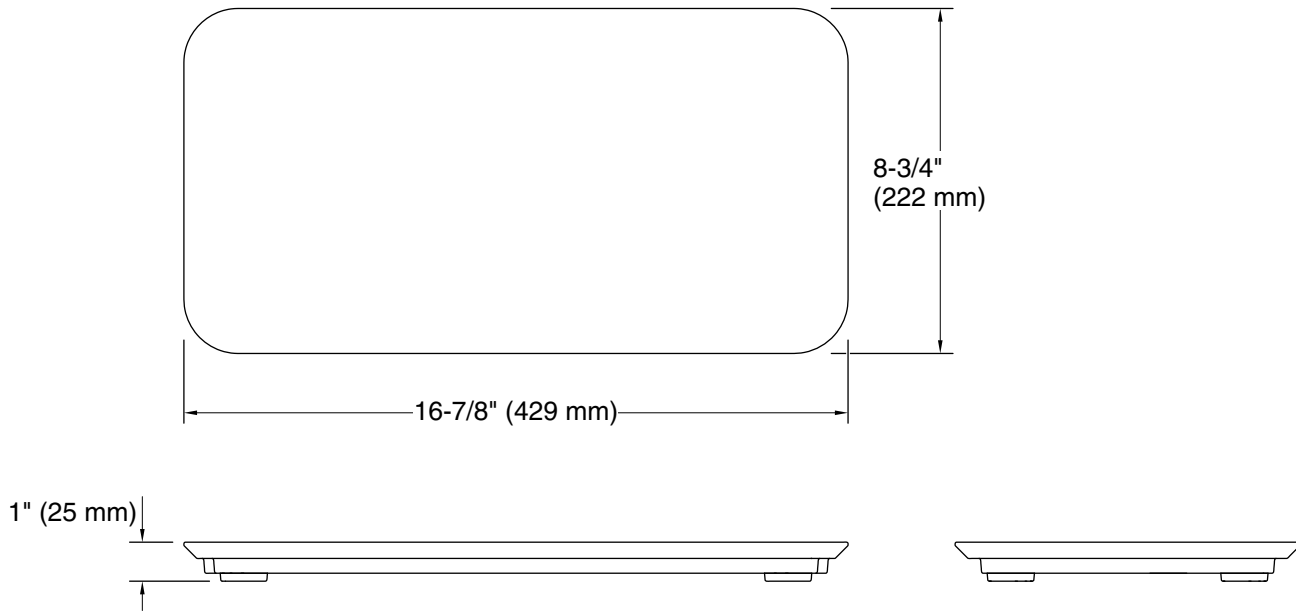

**Riverby®**  
HDPE cutting board  
**K-35004**

**Features**

- Fits securely within the sink bevel of Riverby® kitchen sinks
- 16-7/8" x 8-3/4" x 1" (429 x 222 x 25 mm)
- Large size provides a convenient food prep station
- Dishwasher-safe
- Silicone feet secure cutting board to countertop

### Technical Information

All product dimensions are nominal.

Material: Plastic, Silicone