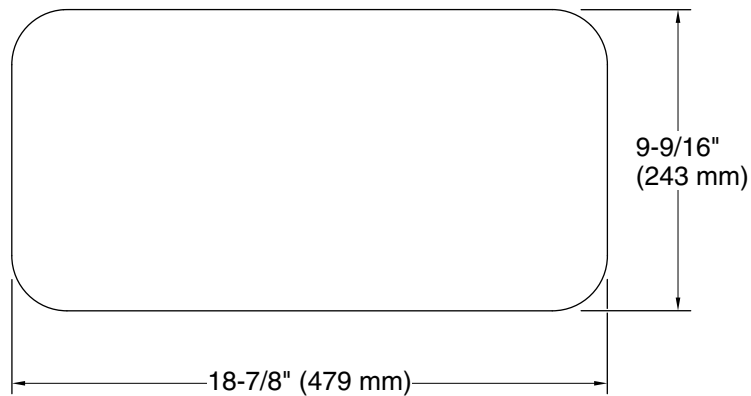

15/16"
(24 mm)

Technical Information

All product dimensions are nominal.

Material: Marble, Silicone

Notes

Install this product according to the installation instructions.