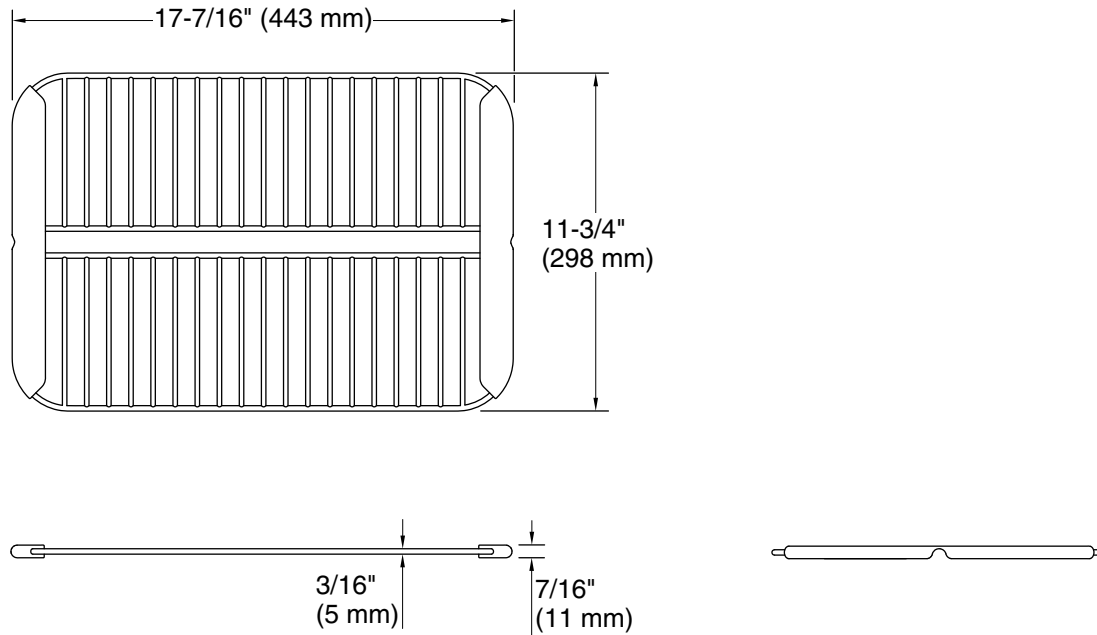

## Features

- Provides a convenient shelf for drying, rinsing, and defrosting
- Heat-resistant to 500°F
- Holds up to 70 lb
- Dishwasher-safe
- Folds up for convenient storage

## Material

- Stainless steel rods wrapped in heavy-duty silicone

### Technical Information

All product dimensions are nominal.

Material: Stainless Steel, Silicone