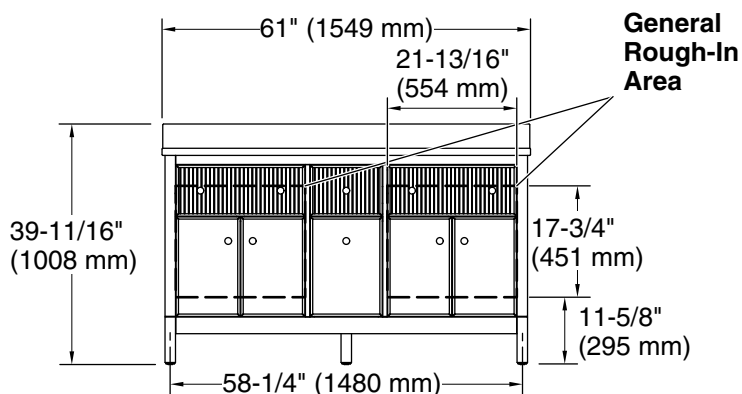

Malin™ by Studio McGee
60" bathroom vanity cabinet with sinks and quartz top
K-35022

Required Electrical Service

One circuit required.

Outlet: 120 V, 12 A, 60 Hz

Technical Information

All product dimensions are nominal.

Charge voltage: USB 5 V

Lighting included: No

Electrical component rating: Outlet: 120 V, 12 A, 60 Hz

Notes

Install this product according to the installation instructions.

Select the type of fastener based upon the wall material. Two 250 lb (113.4 kg) minimum load bearing fasteners are recommended with a lag bolt of length to clear obstacles in the wall and 5/16" washers. Calculate the proper lag bolt length by adding the 1-1/2" (38 mm) backing material, plus the wallboard thickness, plus the back rail thickness.