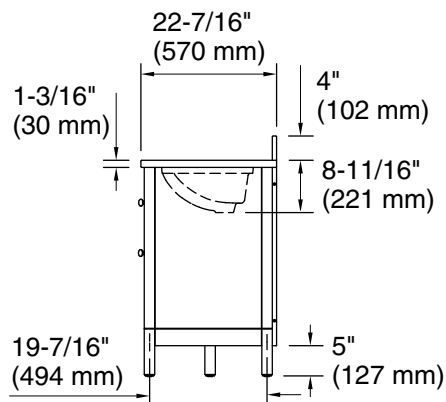

Malin™ by Studio McGee
60" bathroom vanity cabinet with sinks and quartz top
K-35022

Required Electrical Service

One circuit required.

Outlet: 120 V, 12 A, 60 Hz

Technical Information

All product dimensions are nominal.

Charge voltage: USB 5 V

Lighting included: No

Electrical component rating: Outlet: 120 V, 12 A, 60 Hz

Notes

Install this product according to the installation instructions.

Select the type of fastener based upon the wall material. Two 250 lb (113.4 kg) minimum load bearing fasteners are recommended with a lag bolt of length to clear obstacles in the wall and 5/16" washers. Calculate the proper lag bolt length by adding the 1-1/2" (38 mm) backing material, plus the wallboard thickness, plus the back rail thickness.