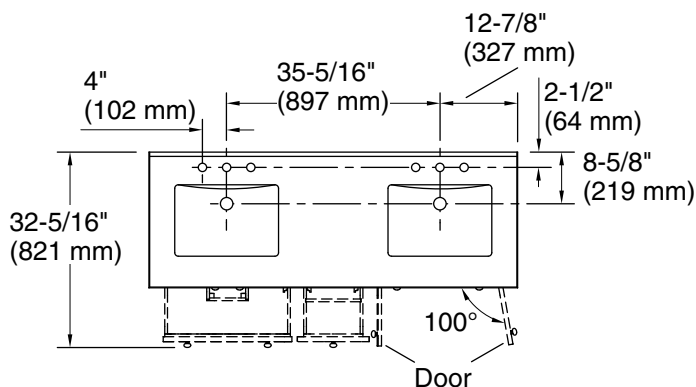

Malin™ by Studio McGee
60" bathroom vanity cabinet with sinks and quartz top
K-35022

Required Electrical Service

One circuit required.

Outlet: 120 V, 12 A, 60 Hz

Technical Information

All product dimensions are nominal.

Charge voltage: USB 5 V

Lighting included: No

Electrical component rating: Outlet: 120 V, 12 A, 60 Hz

Notes

Install this product according to the installation instructions.

Select the type of fastener based upon the wall material. Two 250 lb (113.4 kg) minimum load bearing fasteners are recommended with a lag bolt of length to clear obstacles in the wall and 5/16" washers. Calculate the proper lag bolt length by adding the 1-1/2" (38 mm) backing material, plus the wallboard thickness, plus the back rail thickness.