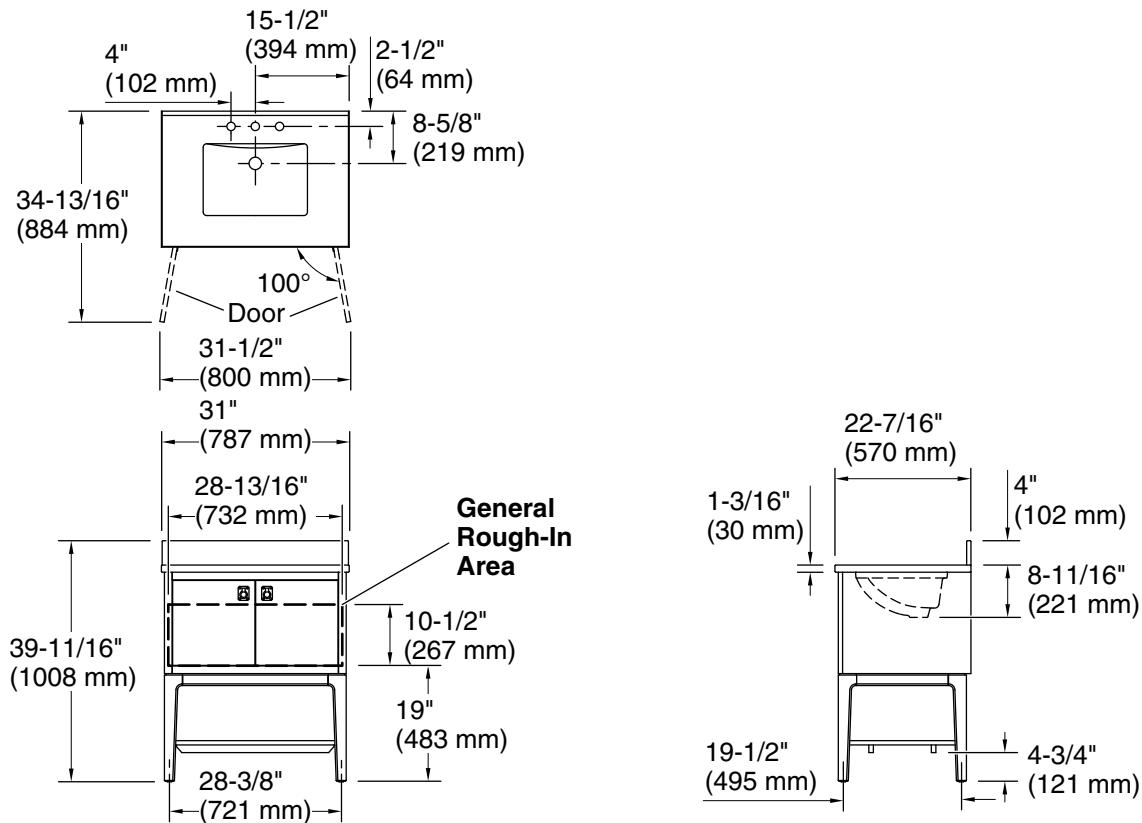

Features

- Designed in collaboration with Studio McGee
- Set includes cabinet, precut quartz vanity top, backsplash, sink, tall legs and shelf, cabinet hardware
- Three-way adjustable soft-close door hinges for easy cabinet access
- 20-7/16" (519 mm) cabinet interior provides ample storage space
- Finish-matched cabinet interior offers generous clearance for plumbing
- Vanity top has 8" (203 mm) widespread faucet holes; requires deck-mount faucet (sold separately)
- Vibrant® Polished Nickel hardware included on Ferrous Grey vanities and Vibrant Brushed Moderne Brass hardware on Light Clay vanities. Additional hardware finishes available (sold separately)
- Bianco Bella (GBB) quartz vanity top adds beauty and long-lasting durability
- Coordinates with Bianco Bella (GBB) quartz side splash (sold separately)

K-38554 4" x 21-11/16" quartz side splash

Optional Products/Accessories

K-29980 Cabinet pull

Codes/Standards

ASME A112.19.2/CSA B45.1
EPA TSCA Title VI/CARB P2

KOHLER® One-Year Limited Warranty

See website for detailed warranty information.

Available Colors/Finishes

Color tiles intended for reference only.

Color	Code	Description
	DWG	Ferrous Grey
	LWG	Light Clay

Technical Information

All product dimensions are nominal.

Lighting included: No

Notes