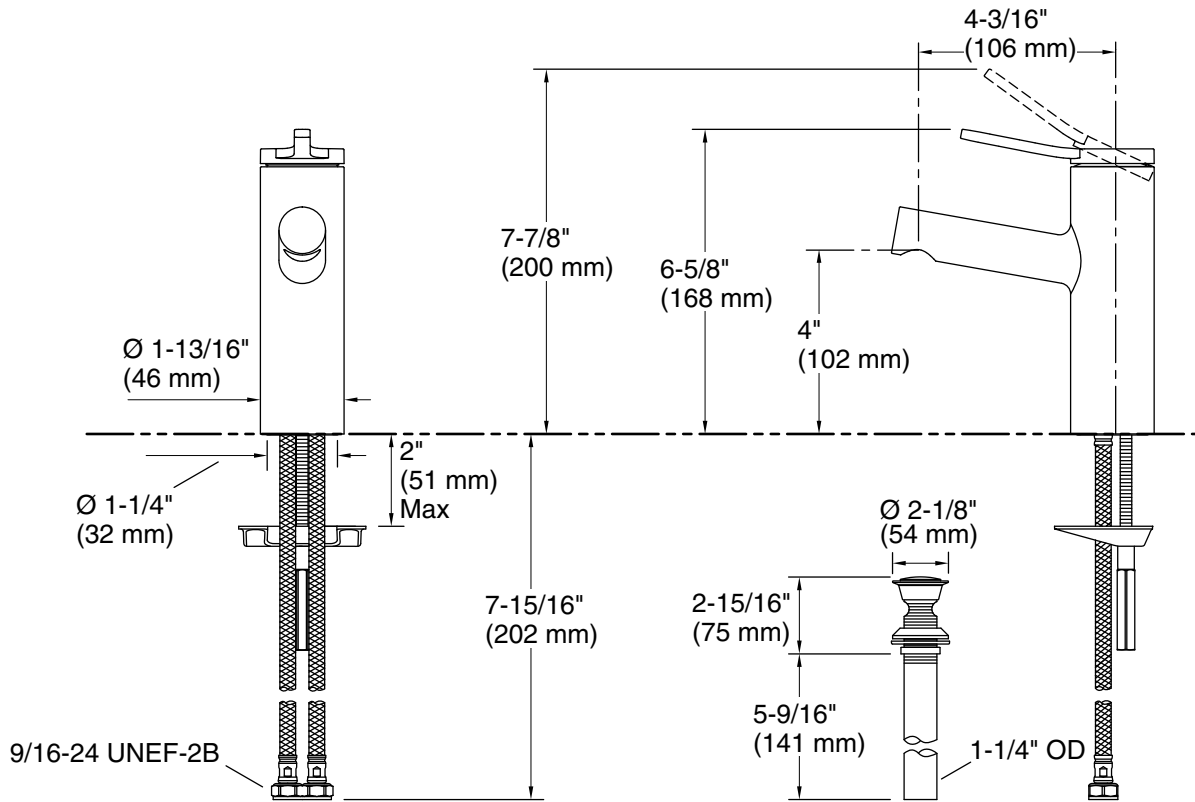

Features

- Single lever handle is simple to use and makes adjusting water temperature easy
- 0.5 gpm (1.9 lpm) maximum flow rate at 60 psi (4.14 bar)
- Laminar flow
- Box includes: Assembled faucet, clicker drain
- KOHLER® ceramic disc valves exceed industry longevity standards for a lifetime of durable performance
- This product can help a building earn Water Efficiency points in LEED® Green Building Rating System
- Coordinates with other products in the Elate collection
- This product replaces K-99492-4

1394616 Single hole escutcheon kit

ADA

CSA B651

OBC

Codes/Standards

ASME A112.18.1/CSA B125.1
NSF/ANSI/CAN 61
NSF/ANSI/CAN 372
DOE - Energy Policy Act 1992
California Energy Commission (CEC)
ADA
ICC/ANSI A117.1
CSA B651
OBC

Technical Information

All product dimensions are nominal.

Faucet flow rate: 0.5 gal/min (1.9 l/min)

Drain included: Yes

Drain with overflow: Yes

Drain tailpiece included: No

Spout:

Spout reach: 4-13/16" (122 mm)