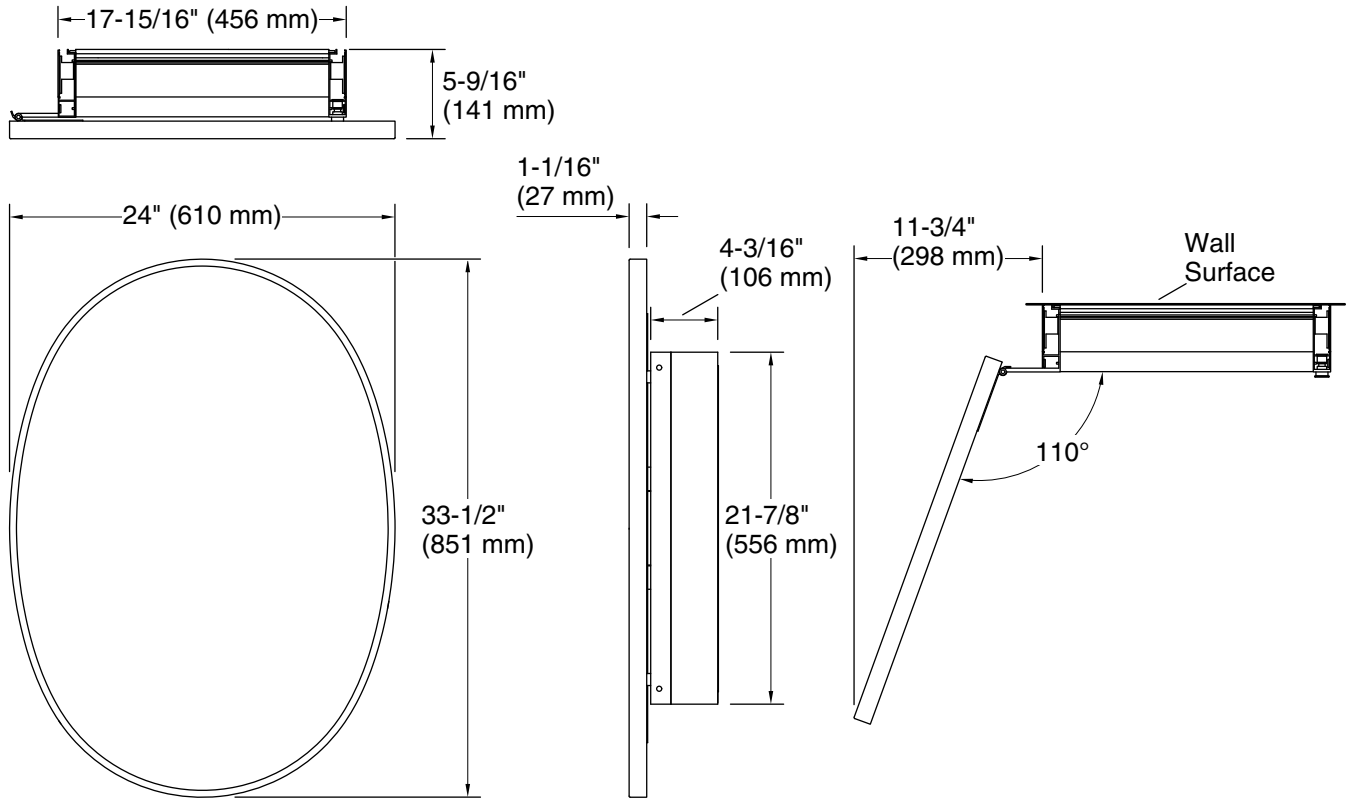

Features

- Front mirror, inside door mirror, and back panel mirror provide superior visibility to make grooming easier
- Two adjustable tempered-glass shelves
- Finish-matched cabinet interior
- Half-shelf adjustable accessory for additional storage included
- Hinges have 110° opening capability

Material

- Anodized aluminum construction with a durable rustproof and chip-resistant finish

Installation

- Surface-mount or recessed
- Can be installed with left- or right-hand swing

Codes/Standards

ANSI Z97.1
CPSC 16CFR 1201
EPA TSCA Title VI/CARB P2

Technical Information

All product dimensions are nominal.

Lighting included: No

Notes

Install this product according to the installation instructions.

For surface-mount, use anchors (not provided) rated for the loaded weight of this product.