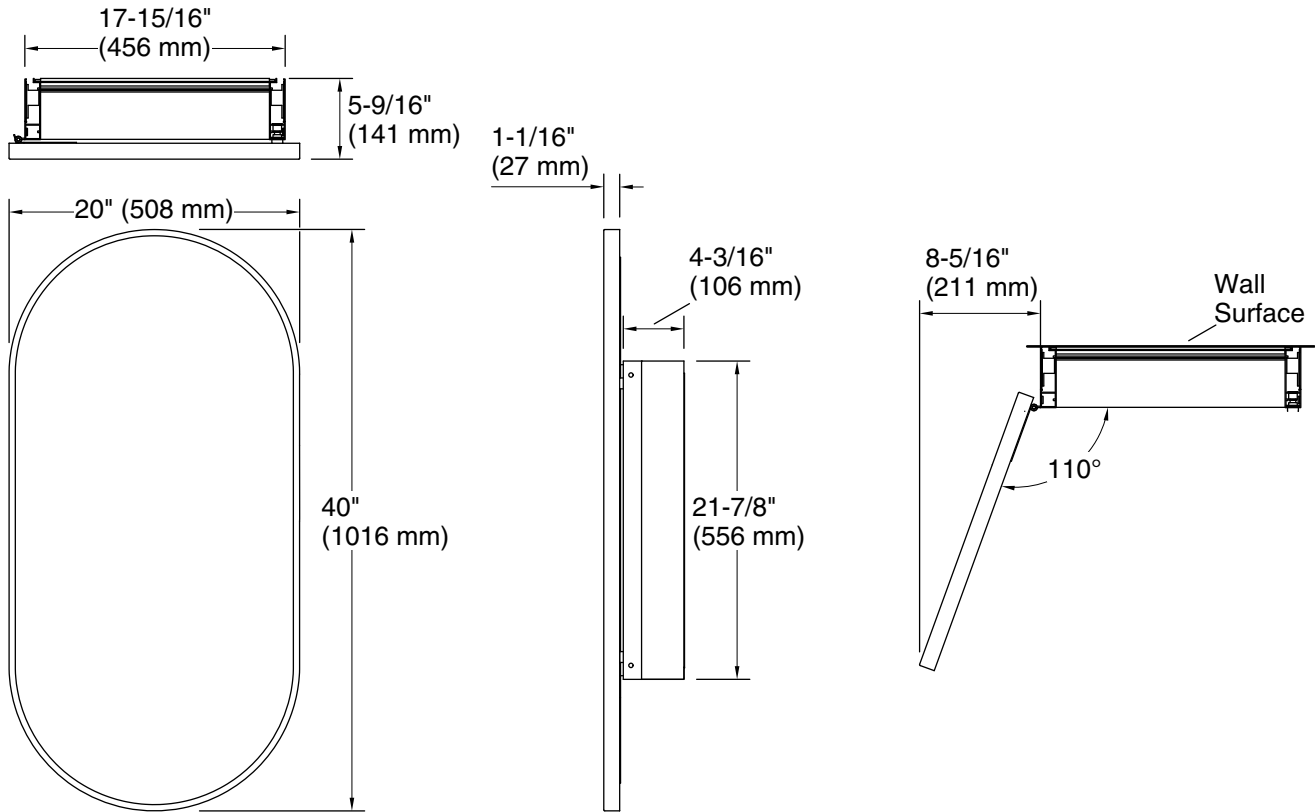

## Installation

- Surface-mount or recessed
- Can be installed with left- or right-hand swing

### Technical Information

All product dimensions are nominal.

Lighting included: No