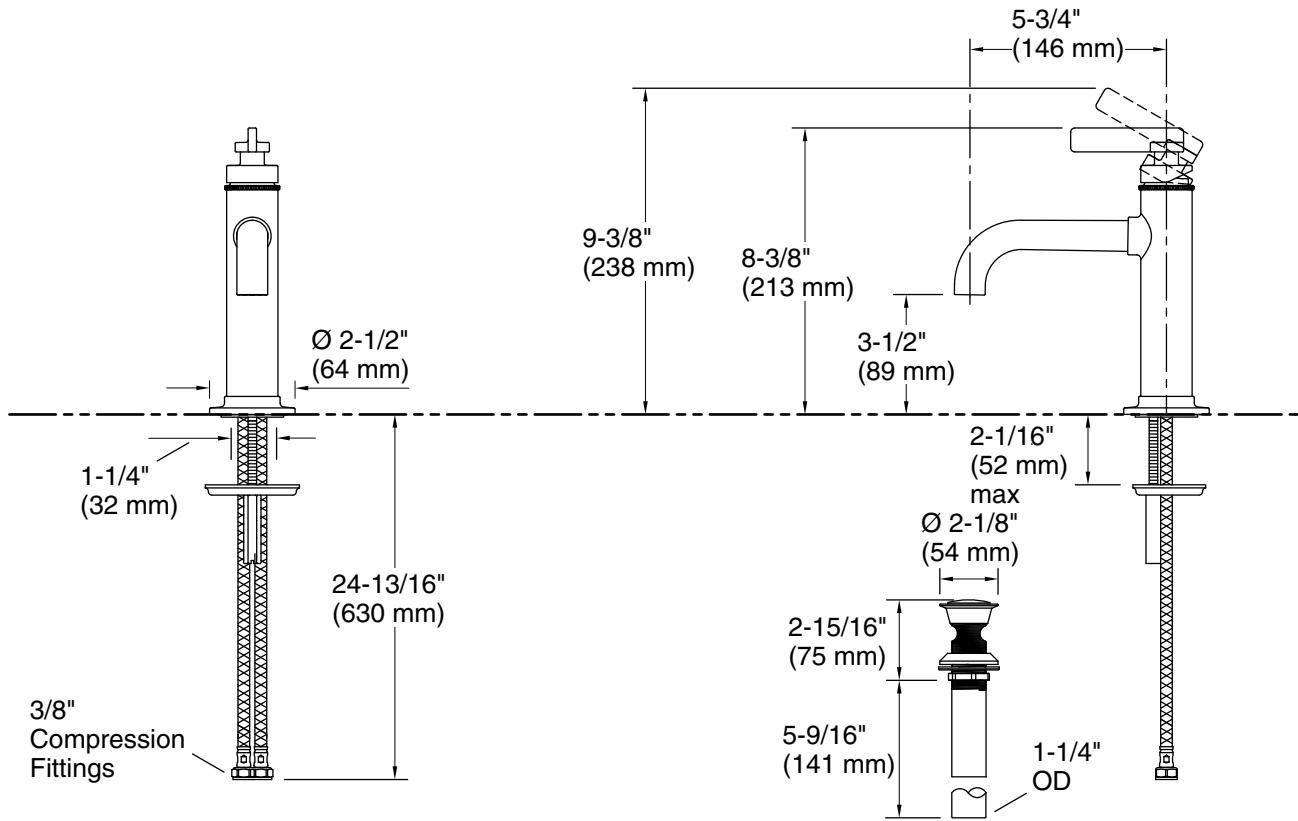

Features

- Designed in collaboration with Studio McGee
- A single handle controls both on/off activation and temperature setting
- 1.0 gpm (3.8 lpm) maximum flow rate at 60 psi (4.14 bar)
- KOHLER® ceramic disc valves exceed industry longevity standards for a lifetime of durable performance
- Metal touch-activated drain with 1-1/4" tailpiece
- Coordinates with other products in the Castia collection

Material

- Premium metal construction for durability and reliability
- KOHLER finishes resist corrosion and tarnishing

Installation

- For single-hole or 4" (102 mm) centerset installation (escutcheon plate included)
- Preattached flexible supply lines simplify installation

Recommended Products/Accessories

- K-35925 18" towel bar
- K-35926 24" towel bar
- K-35927 Double robe hook
- K-35928 Towel ring
- K-35929 Toilet paper holder
- K-23726 Drain treatment

Codes/Standards

ASME A112.18.1/CSA B125.1
 NSF/ANSI/CAN 61
 NSF/ANSI/CAN 372
 DOE - Energy Policy Act 1992
 EPA WaterSense®
 California Energy Commission (CEC)
 ADA
 ICC/ANSI A117.1
 CSA B651
 OBC

Technical Information

All product dimensions are nominal.

Faucet flow rate: 1 gal/min (3.8 l/min)

Drain included: Yes

Drain tailpiece included: Yes

Spout:

Spout reach: 5-3/4" (146 mm)

Notes