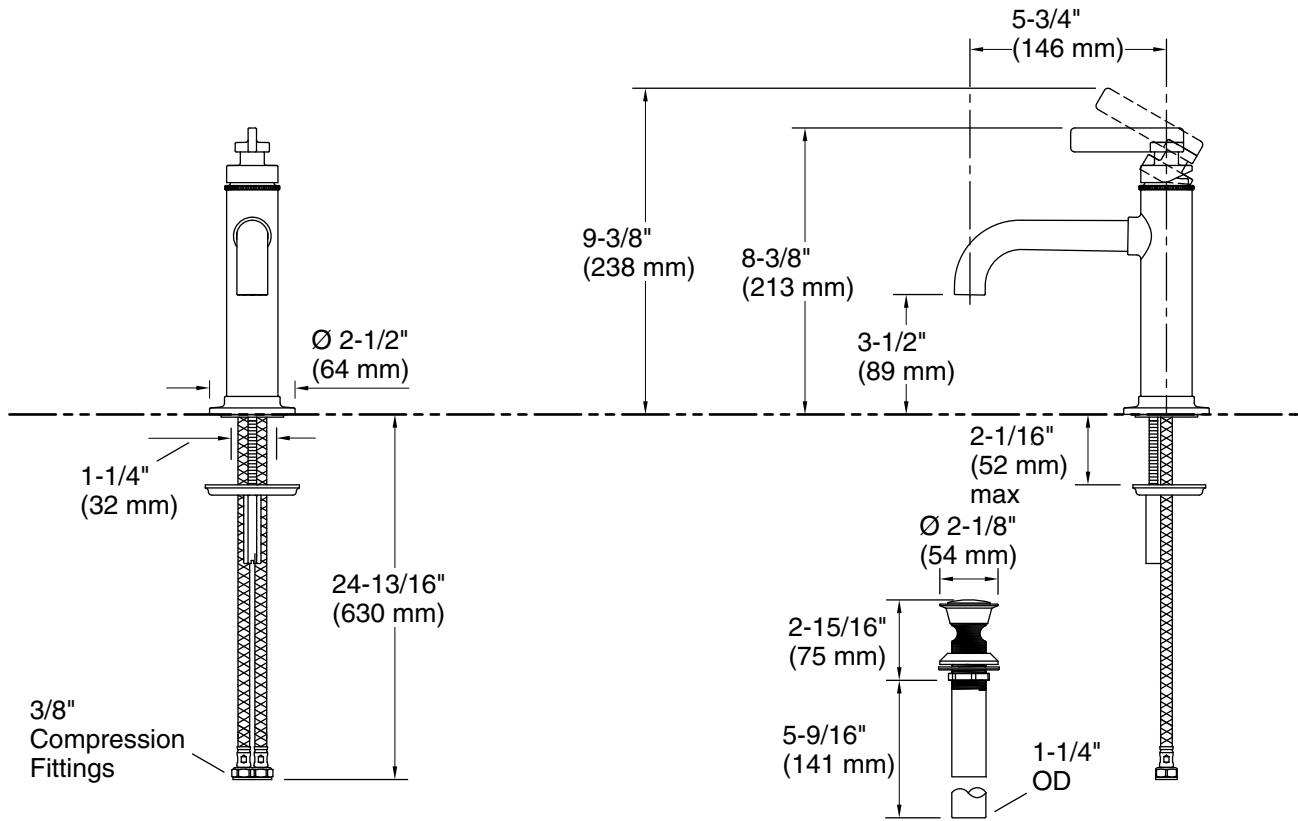

Features

- Designed in collaboration with Studio McGee
- A single handle controls both on/off activation and temperature setting
- 0.5 gpm (1.9 lpm) maximum flow rate at 60 psi (4.14 bar)
- KOHLER® ceramic disc valves exceed industry longevity standards for a lifetime of durable performance
- Metal touch-activated drain with 1-1/4" tailpiece
- Coordinates with other products in the Castia collection

Material

- Premium metal construction for durability and reliability
- KOHLER finishes resist corrosion and tarnishing

Installation

- For single-hole or 4" (102 mm) centerset installation (escutcheon plate included)
- Preattached flexible supply lines simplify installation

Technical Information

All product dimensions are nominal.

Faucet flow rate: 0.5 gal/min (1.9 l/min)

Drain included: Yes

Drain tailpiece included: Yes

Spout:

Spout reach: 5-3/4" (146 mm)

Notes