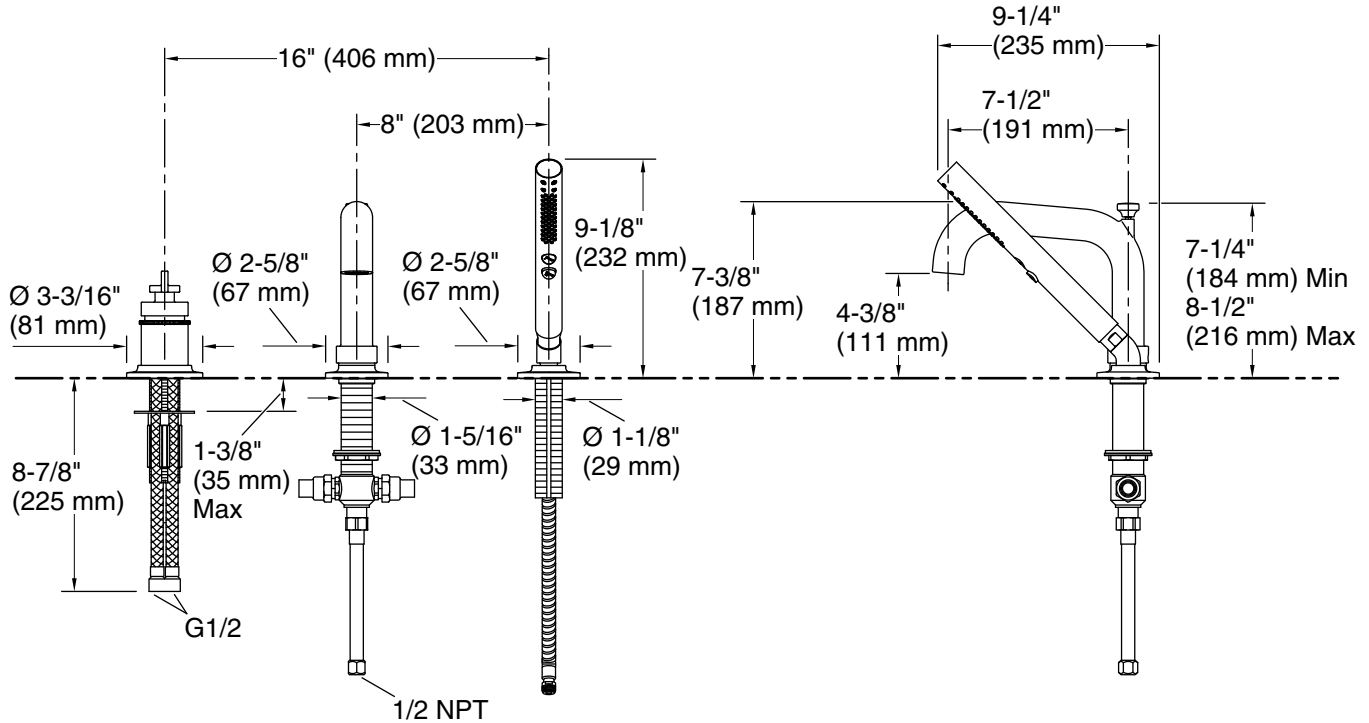

### Features

- Designed in collaboration with Studio McGee
- A single handle controls both on/off activation and temperature setting
- 9.0 gpm (34.0 lpm) maximum bath faucet flow rate at 45 psi (3.1 bar)
- Includes multifunction handshower
- 1.75 gpm (6.6 lpm) maximum handshower flow rate at 45 psi (3.1 bar)
- Coordinates with other products in the Castia collection

### Technical Information

All product dimensions are nominal.

Faucet flow rate: 9 gal/min (34.1 l/min)

### Spout:

Spout reach: 7-1/2" (191 mm)

Handshower rated max flow: 1.75 gal/min (6.6 l/min)