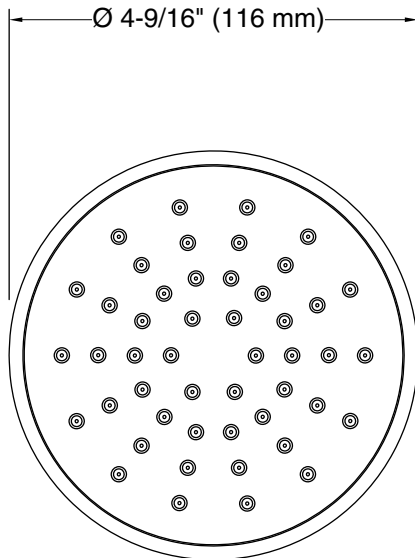

Features

- Full coverage spray produces an encompassing spray ideal for everyday use
- 1.75 gpm (6.6 lpm) maximum flow rate at 45 psi (3.1 bar)
- MasterClean™ sprayface features an easy-to-clean surface that withstands mineral buildup and maximizes spray performance
- Coordinates with other products in the Bellera collection
- This product can help a building earn Water Efficiency points in LEED® Green Building Rating System

Material

- Durable material construction
- KOHLER finishes resist corrosion and tarnishing

Installation

- Wall-mount
- 1/2" -14 NPT connection
- Shower arm and flange sold separately

Codes/Standards

ASME A112.18.1/CSA B125.1
DOE - Energy Policy Act 1992
EPA WaterSense®
California Energy Commission (CEC)

Technical Information

All product dimensions are nominal.

Spout:

Handshower rated max flow: 1.75 gal/min (6.6 l/min)

Shower/Rainhead rated max flow: 1.75 gal/min (6.6 l/min)

Notes

Install this product according to the installation instructions.