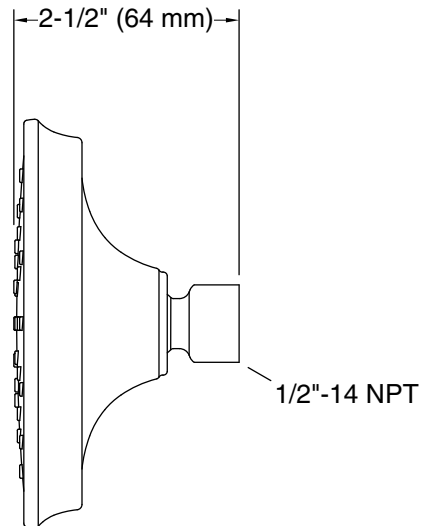

Features

- Full coverage spray produces an encompassing spray ideal for everyday use
- 1.75 gpm (6.6 lpm) maximum flow rate at 45 psi (3.1 bar)
- MasterClean™ sprayface features an easy-to-clean surface that withstands mineral buildup and maximizes spray performance
- Coordinates with other products in the Bellera collection
- This product can help a building earn Water Efficiency points in LEED® Green Building Rating System

Material

- Durable material construction
- KOHLER finishes resist corrosion and tarnishing

Installation

- Wall-mount
- 1/2" -14 NPT connection
- Shower arm and flange sold separately

Codes/Standards

ASME A112.18.1/CSA B125.1
DOE - Energy Policy Act 1992
EPA WaterSense®
California Energy Commission (CEC)

Technical Information

All product dimensions are nominal.

Spout:

Handshower rated max flow: 1.75 gal/min (6.6 l/min)

Shower/Rainhead rated max flow: 1.75 gal/min (6.6 l/min)

Notes

Install this product according to the installation instructions.