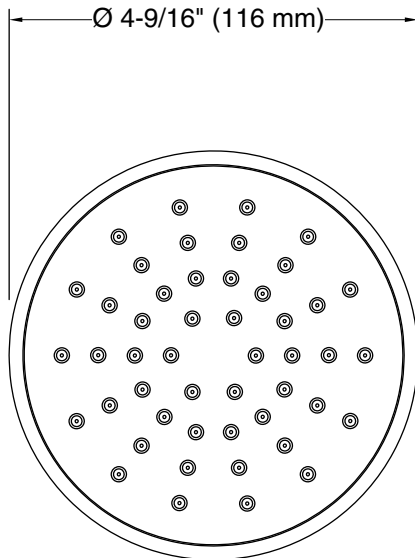

Technical Information

All product dimensions are nominal.

Spout:

Handshower rated max flow: 1.5 gal/min (5.7 l/min)

Shower/Rainhead rated max flow: 1.5 gal/min (5.7 l/min)

Notes

Install this product according to the installation instructions.