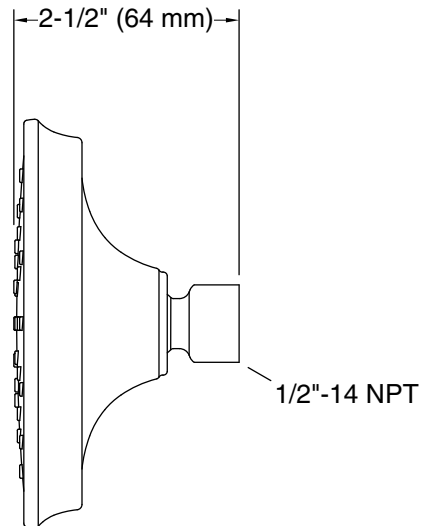

### Installation

- Wall-mount
- 1/2" -14 NPT connection
- Shower arm and flange sold separately

### Technical Information

All product dimensions are nominal.