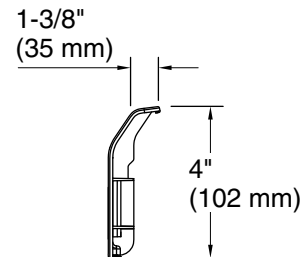

Technical Information

All product dimensions are nominal.

Material: Brass/Plastic

Notes

Install this product according to the installation instructions.