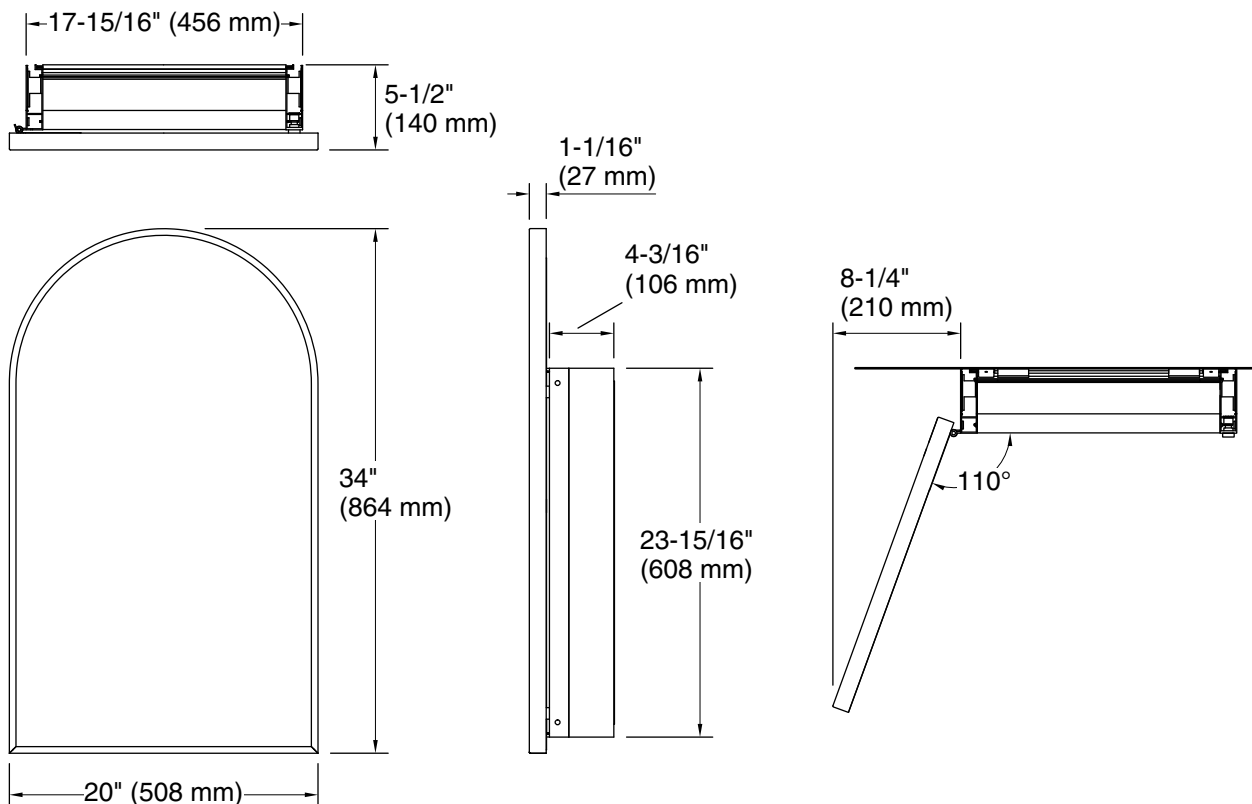

Features

- Front mirror, inside door mirror, and back panel mirror provide superior visibility to make grooming easier
- Two adjustable tempered-glass shelves offer additional bathroom storage
- Half-shelf adjustable accessory shelf for additional storage
- Finish-matched cabinet interior
- Hinges have 110° opening capability
- Box includes: Assembled mirrored cabinet, side panel kit, installation hardware

Technical Information

All product dimensions are nominal.

Lighting included: No

Notes

Install this product according to the installation guide.

Cutout for recess-mount installation: 17" (432 mm) width x 22-3/4" (578 mm) height.

When determining the height of the medicine cabinet, ensure the mirrored door will clear all obstacles (such as a faucet). A minimum distance of 3" (76 mm) is required.