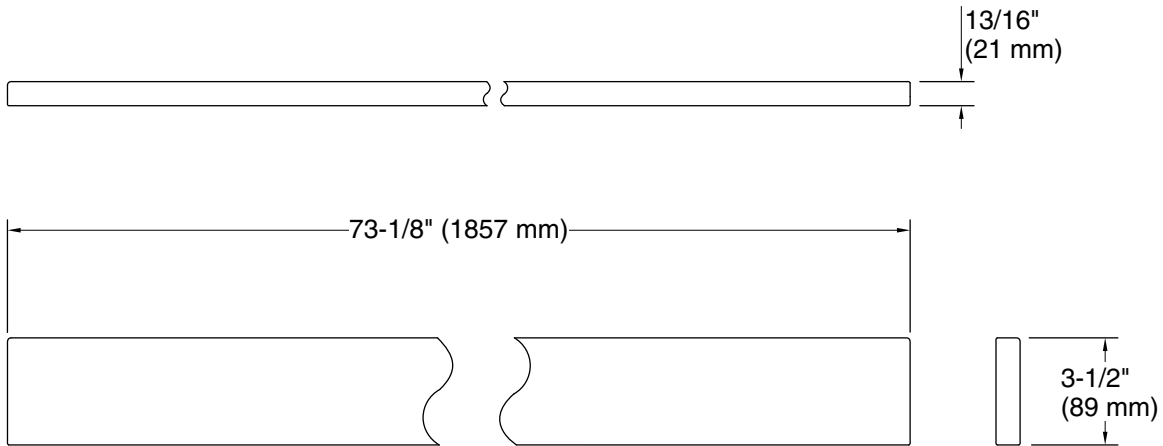

## Features

- For use with KOHLER Silestone® quartz 73" (1854 mm) vanity tops
- Coordinates with Silestone® K-28266 quartz side splash (sold separately)
- Includes one panel
- Optional side splashes available (sold separately)
- This product is covered under the Silestone® 25-Year Limited Warranty

### Technical Information

All product dimensions are nominal.

Material: Quartz