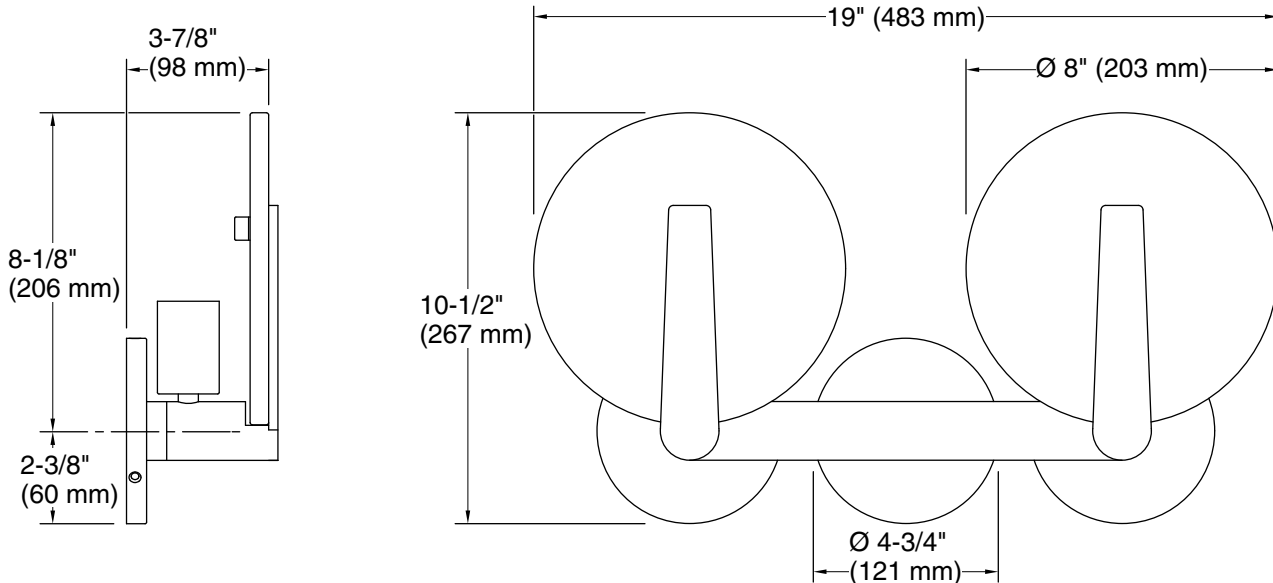

Required Electrical Service

One circuit required.

120 V, 1 A, 60 Hz

Technical Information

All product dimensions are nominal.

Material: Glass, Aluminum, Steel, Brass

Number of Lights: 2

Lighting Type: Socket-based

Socket Type: E-26 Medium

Number of Shades: 2

Shade Type: Etched Glass

Hanging Type: Non-hanging

Notes

Install this product according to the installation instructions.