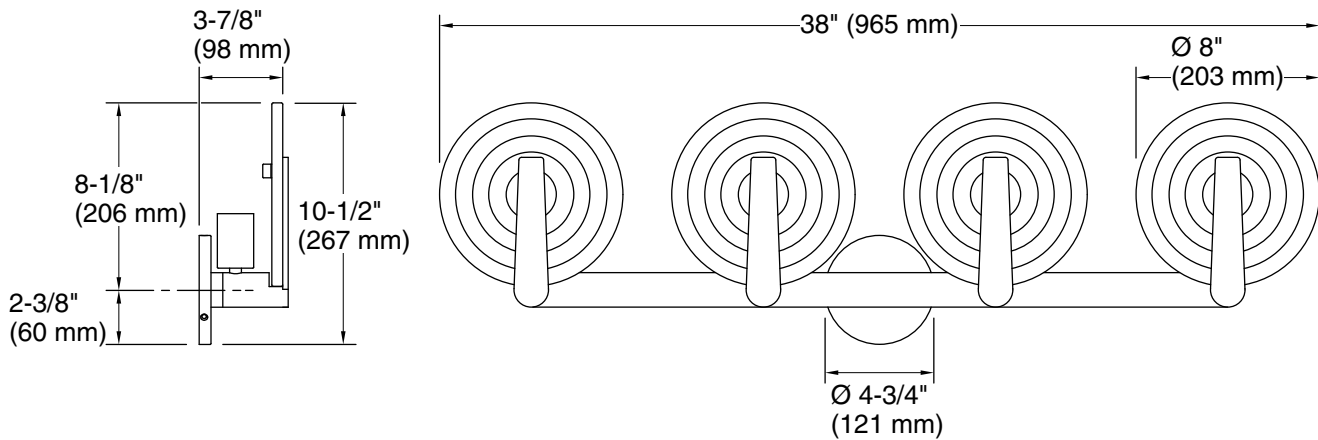

Required Electrical Service

One circuit required.

120 V, 60 Hz

Technical Information

All product dimensions are nominal.

Material: Glass, Aluminum, Steel, Brass

Number of Lights: 4

Lighting Type: Socket-based

Socket Type: E-26 Medium

Number of Shades: 4

Shade Type: Clear Swirl Glass

Hanging Type: Non-hanging

Notes

Install this product according to the installation instructions.