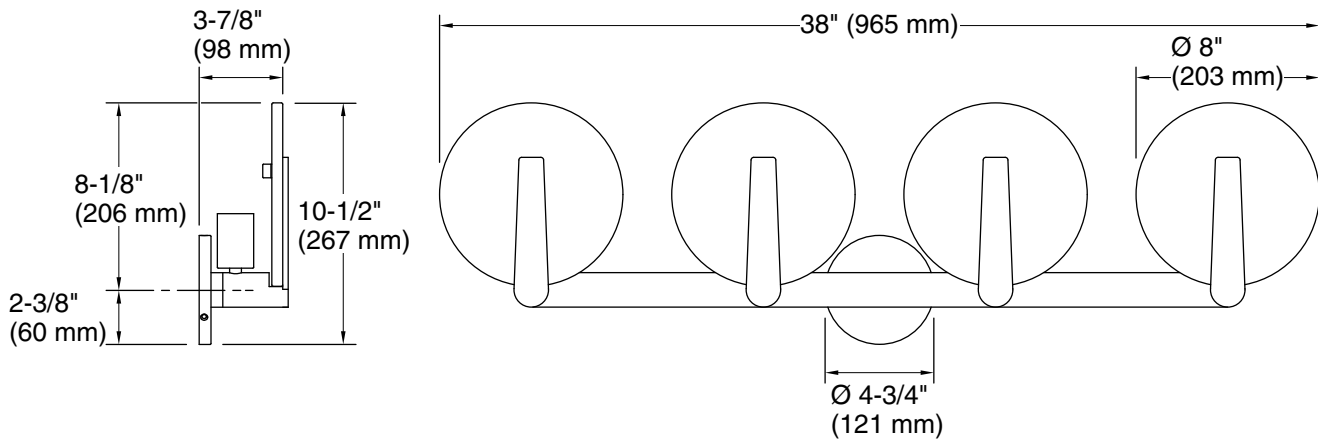

Required Electrical Service

One circuit required.

120 V, 2 A, 60 Hz

Technical Information

All product dimensions are nominal.

Material: Glass, Aluminum, Steel, Brass

Number of Lights: 4

Lighting Type: Socket-based

Socket Type: E-26 Medium

Number of Shades: 4

Shade Type: Etched Glass

Hanging Type: Non-hanging

Notes

Install this product according to the installation instructions.