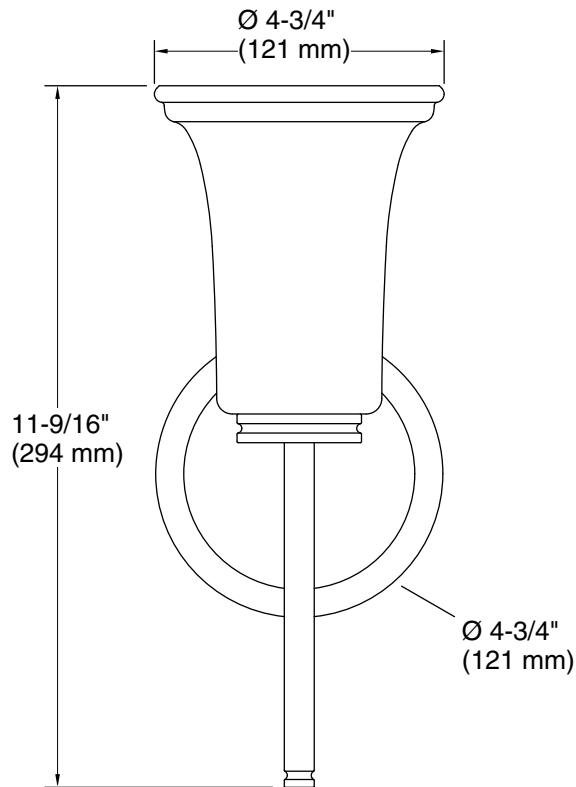

Bellera®
One-light sconce with frosted shade
K-38404-SC01

Features

- Frosted glass shade perfectly diffuses the light, reducing glare in the bathroom
- Coordinates with other products in the Bellera collection
- Suitable for damp locations, per UL 1598
- Requires bulb with medium (E26) base; type A19 bulb recommended (sold separately)
- Fixture is dimmable when paired with dimmer switch and compatible bulbs

Installation

- Wall-mount

Codes/Standards

UL 1598
CSA C22.2 No. 250.0

**KOHLER® Indoor Lighting Fixtures
Limited Warranty**

See website for detailed warranty information.

Available Colors/Finishes

Color tiles intended for reference only.

| Color | Code | Description |
|---|------|-----------------|
|  | BNL | Brushed Nickel |
|  | CPL | Polished Chrome |

Technical Information

All product dimensions are nominal.

Material: Steel, Glass, Ceramic

Lighting Type: Socket-based

Number of Shades: 1

Shade Type: Frosted Glass

Hanging Type: Non-hanging

Height: -

Notes

Install this product according to the installation instructions.