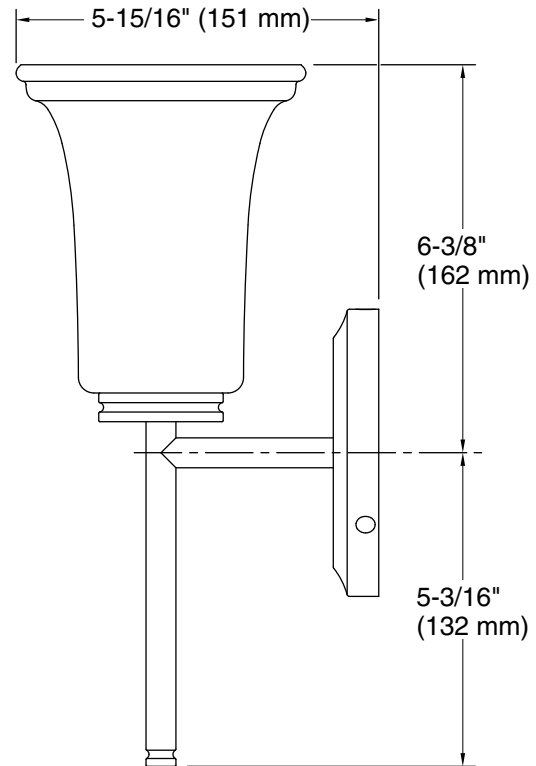

Bellera®
One-light sconce with frosted shade
K-38404-SC01

Features

- Frosted glass shade perfectly diffuses the light, reducing glare in the bathroom
- Coordinates with other products in the Bellera collection
- Suitable for damp locations, per UL 1598
- Requires bulb with medium (E26) base; type A19 bulb recommended (sold separately)
- Fixture is dimmable when paired with dimmer switch and compatible bulbs

| Color | Code | Description |
|---|------|-----------------|
|  | BNL | Brushed Nickel |
|  | CPL | Polished Chrome |

Technical Information

All product dimensions are nominal.

Material: Steel, Glass, Ceramic