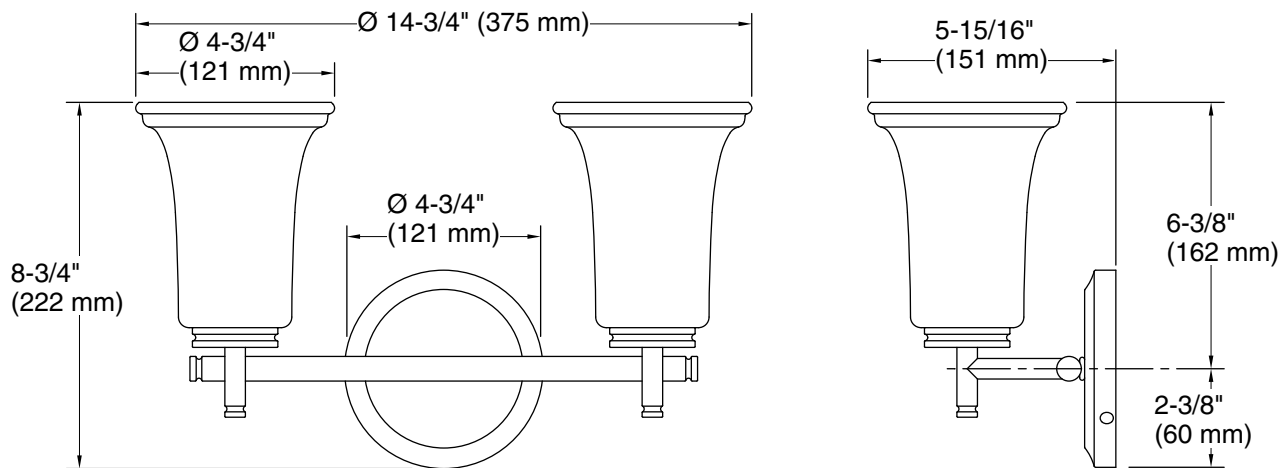

Features

- Frosted glass shades perfectly diffuse the light, reducing glare in the bathroom
- Coordinates with other products in the Bellera collection
- Suitable for damp locations, per UL 1598
- Requires bulbs with medium (E26) base; type A19 bulb recommended (sold separately)
- Fixture is dimmable when paired with dimmer switch and compatible bulbs

Color	Code	Description
	BNL	Brushed Nickel
	CPL	Polished Chrome

Technical Information

All product dimensions are nominal.

Material: Steel, Glass, Ceramic

Lighting Type: Socket-based

Number of Shades: 2

Shade Type: Frosted Glass

Hanging Type: Non-hanging

Height: -

Notes

Install this product according to the installation instructions.