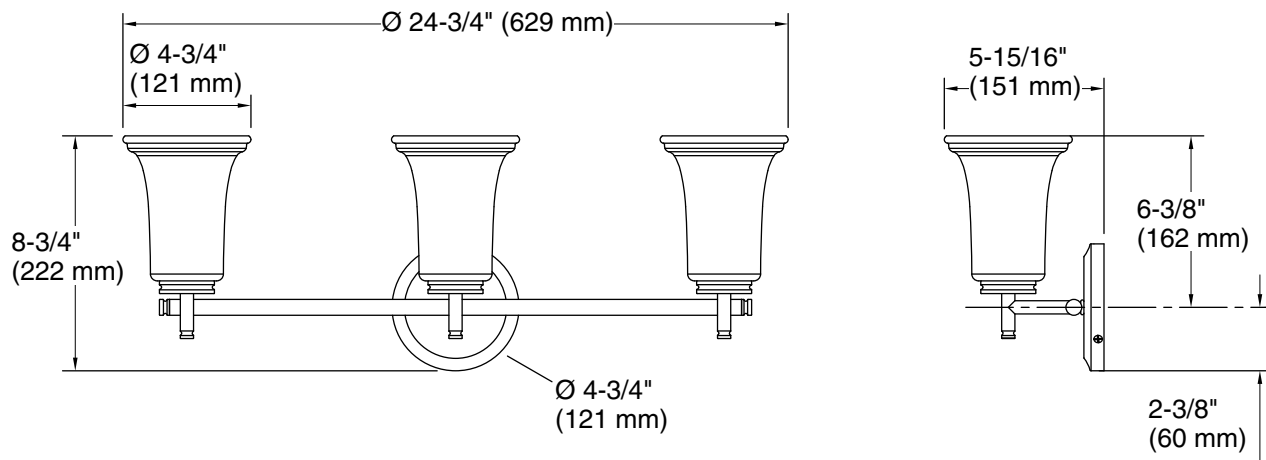

Features

- Frosted glass shades perfectly diffuse the light, reducing glare in the bathroom
- Coordinates with other products in the Bellera collection
- Suitable for damp locations, per UL 1598
- Requires bulbs with medium (E26) base; type A19 bulb recommended (sold separately)
- Fixture is dimmable when paired with dimmer switch and compatible bulbs

Color	Code	Description
	BNL	Brushed Nickel
	CPL	Polished Chrome

Technical Information

All product dimensions are nominal.

Material: Steel, Glass, Ceramic

Lighting Type: Socket-based

Number of Shades: 3

Shade Type: Frosted Glass

Hanging Type: Non-hanging

Height: -

Notes

Install this product according to the installation instructions.