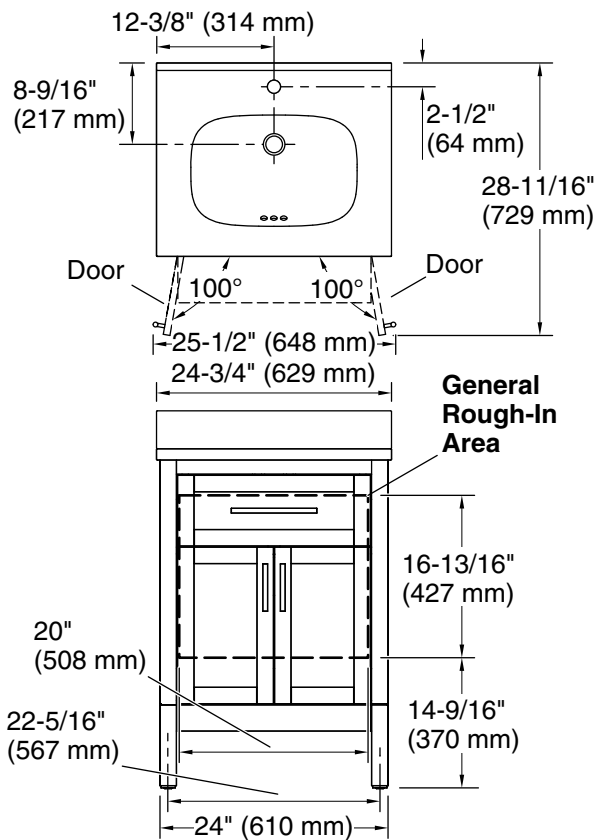

Technical Information

All product dimensions are nominal.

Lighting included: No

Notes

Install this product according to the installation instructions.