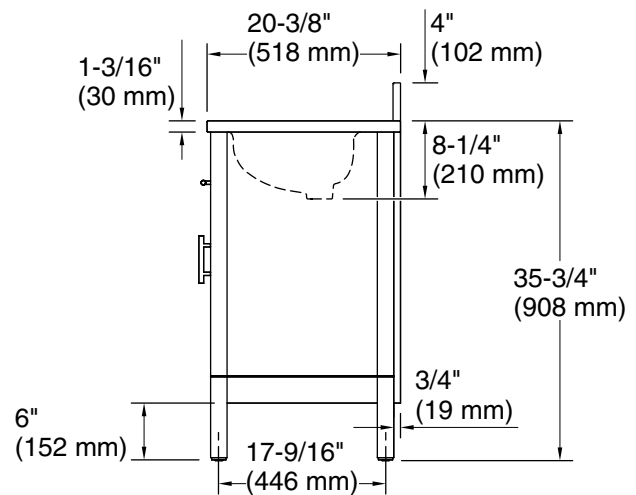

Technical Information

All product dimensions are nominal.

Lighting included: No

Notes

Install this product according to the installation instructions.