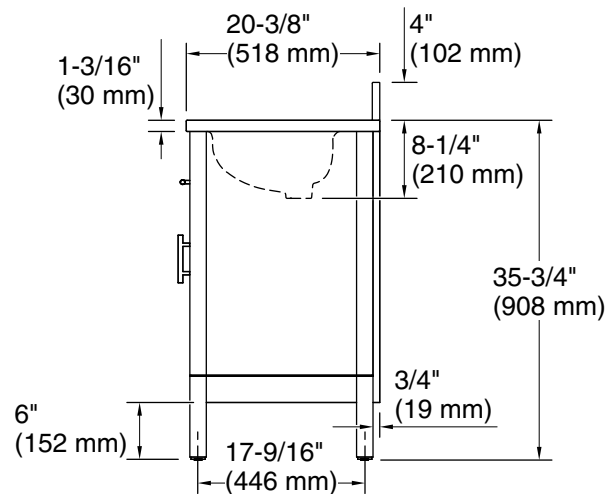

Technical Information

All product dimensions are nominal.

Lighting included: No

Notes

Install this product according to the installation instructions.