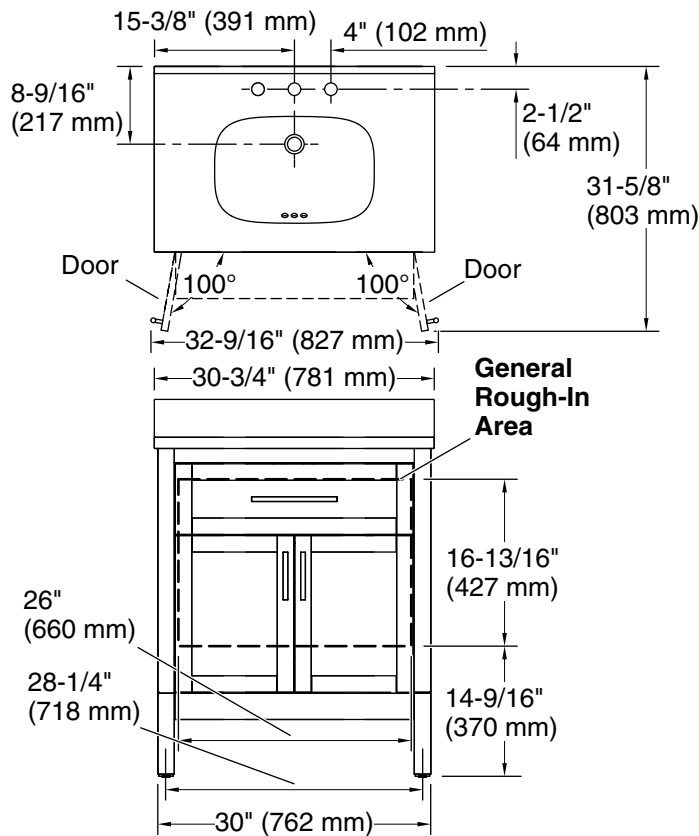

Technical Information

All product dimensions are nominal.

Lighting included: No

Notes

Install this product according to the installation instructions.