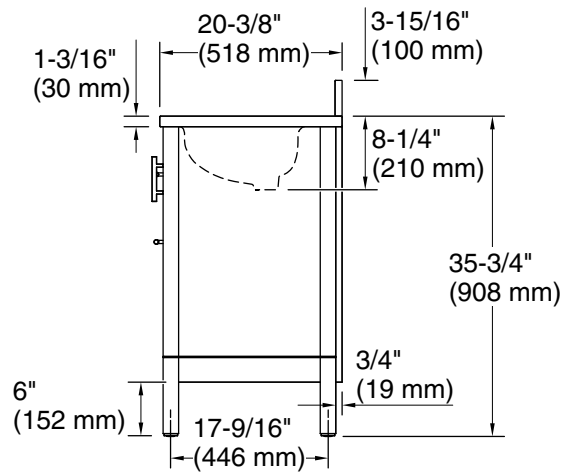

Technical Information

All product dimensions are nominal.

Lighting included: No

Notes

Install this product according to the installation instructions.