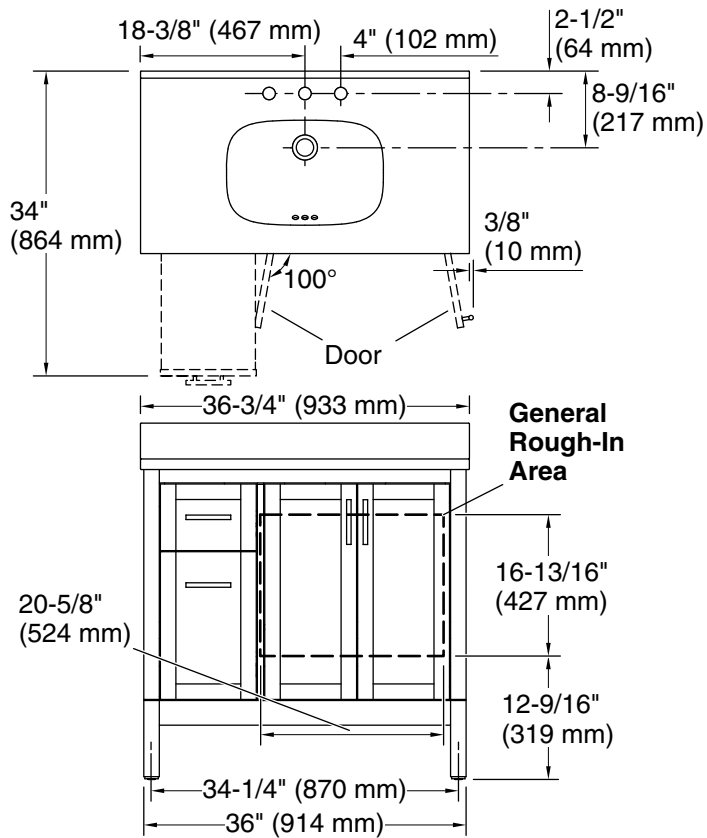

Technical Information

All product dimensions are nominal.

Lighting included: No

Notes

Install this product according to the installation instructions.