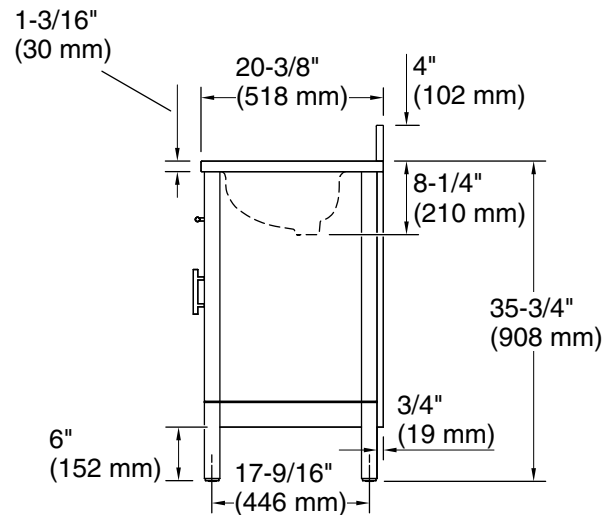

Technical Information

All product dimensions are nominal.

Lighting included: No

Notes

Install this product according to the installation instructions.