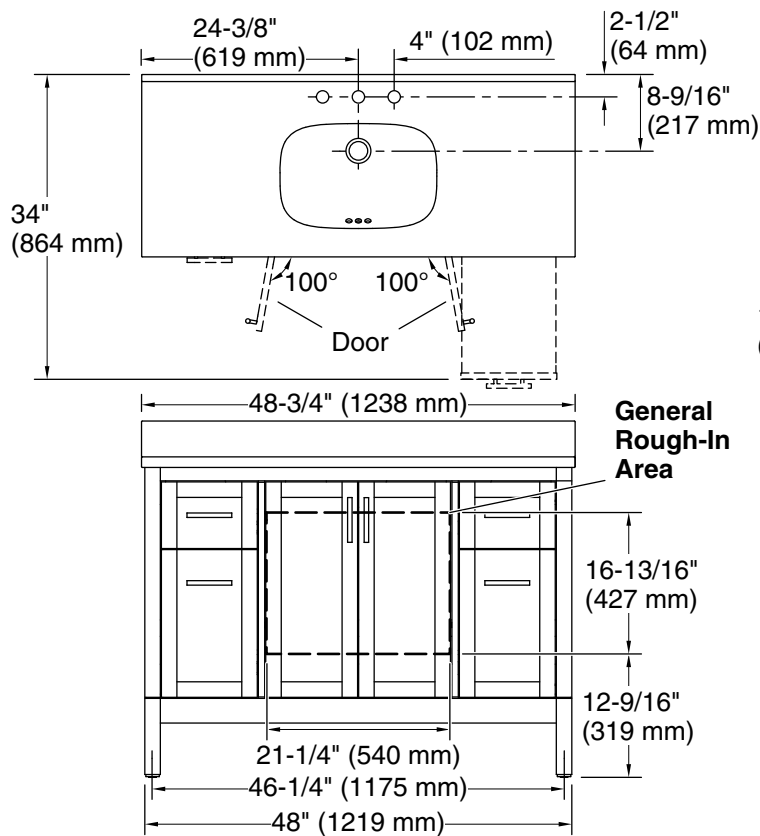

Technical Information

All product dimensions are nominal.

Lighting included: No

Notes

Install this product according to the installation instructions.