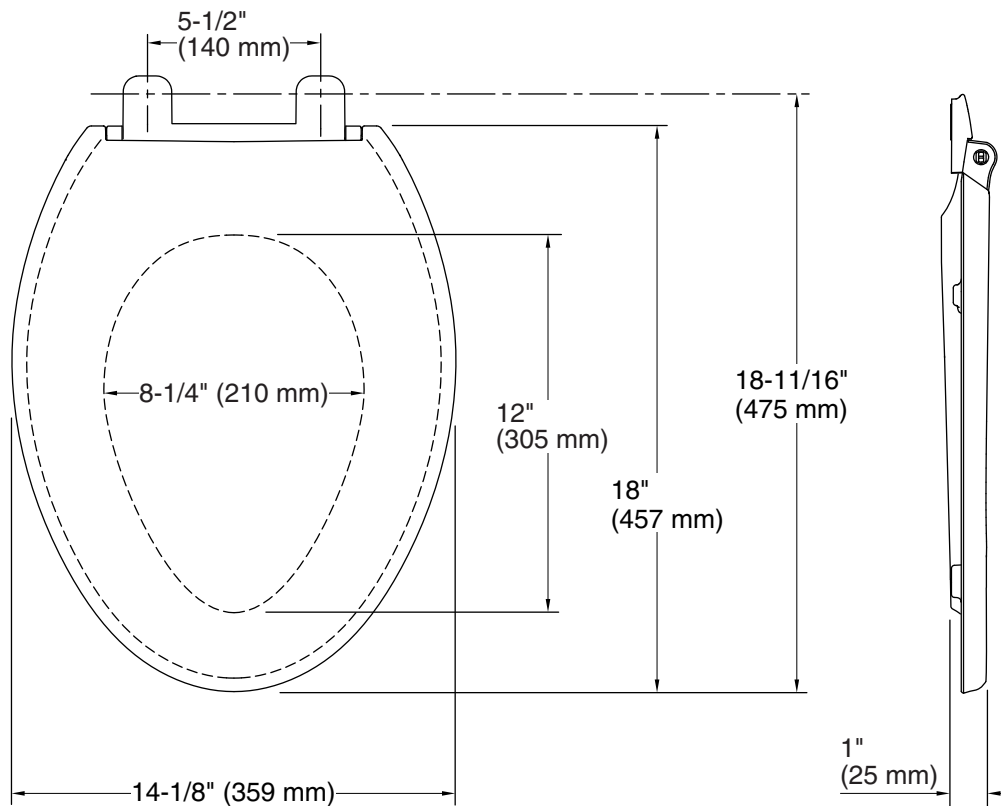

Technical Information

All product dimensions are nominal.

Seat shape type: Elongated
Seat front type: Closed-front
Seat-mounting holes: 5-1/2" (140 mm)

Pressure/fixture Supply Requirements

Notes

Install this product according to the installation instructions.